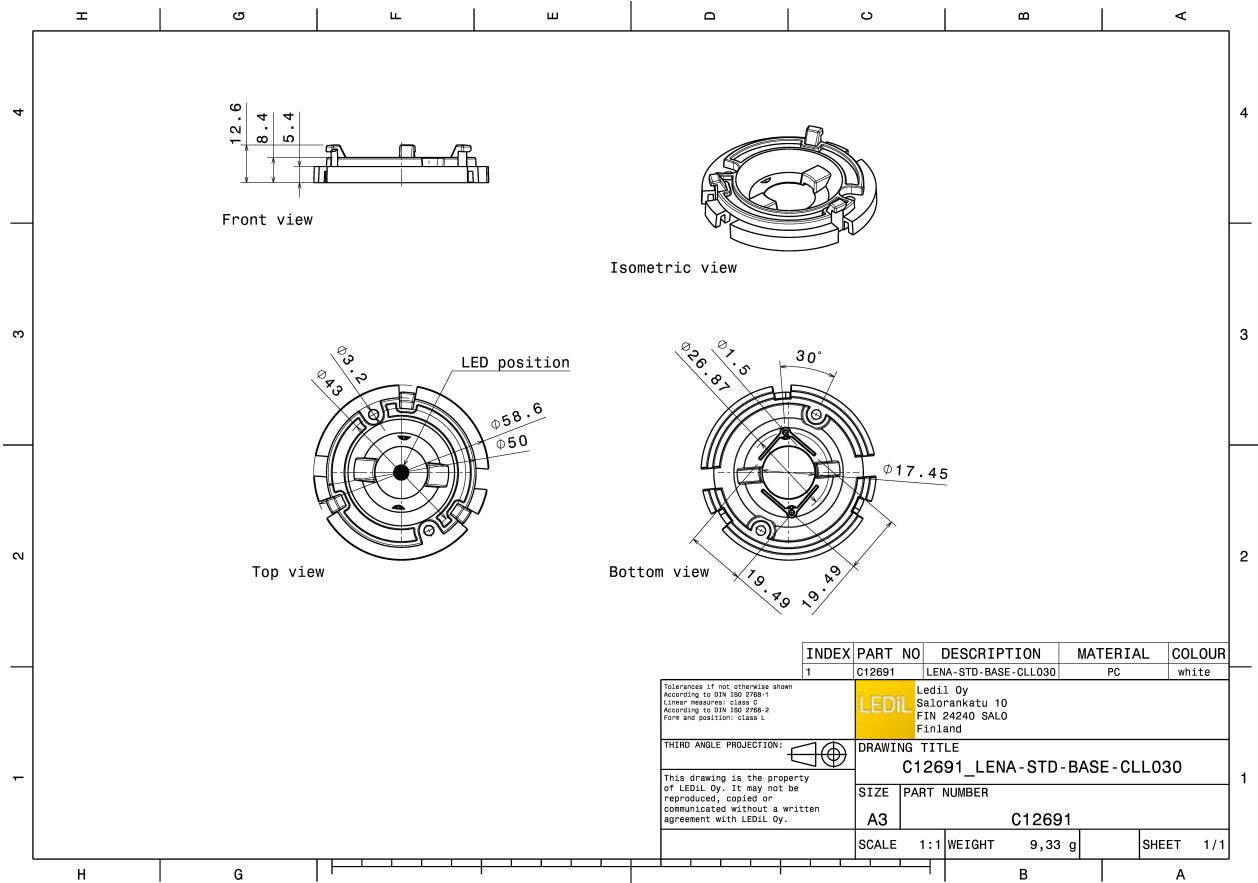

LENA-STD-BASE-CLL030

Basepart for LENA and LENINA reflectors.
Compatible with Citizen CLL03x and CLU03x.

TECHNICAL SPECIFICATIONS:

Dimensions	Ø 58.6 mm
Height	12.6 mm
Fastening	screw
Colour	white
Box size	380 x 240 x 120 mm
Box weight	1 kg
Quantity in Box	60 pcs
ROHS compliant	yes ⓘ

MATERIAL SPECIFICATIONS:

Component	Type	Material	Colour
LENA-STD-BASE-CLL030	Base part	PC	white

GENERAL INFORMATION:

NOTE: The typical beam angle will be changed by different color, chip size and chip position tolerance. The typical total beam angle is the full angle measured where the luminous intensity is half of the peak value.