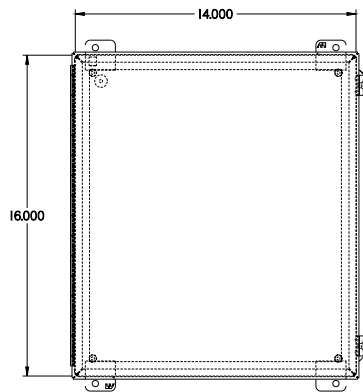

PART No. 1414PHO10

for more information visit
www.hammfg.com

Data subject to change without notice

TOP VIEW

ISOMETRIC VIEW

BACK VIEW

LEFT SIDE VIEW

FRONT VIEW

RIGHT SIDE VIEW

INNER PANEL

BOTTOM VIEW