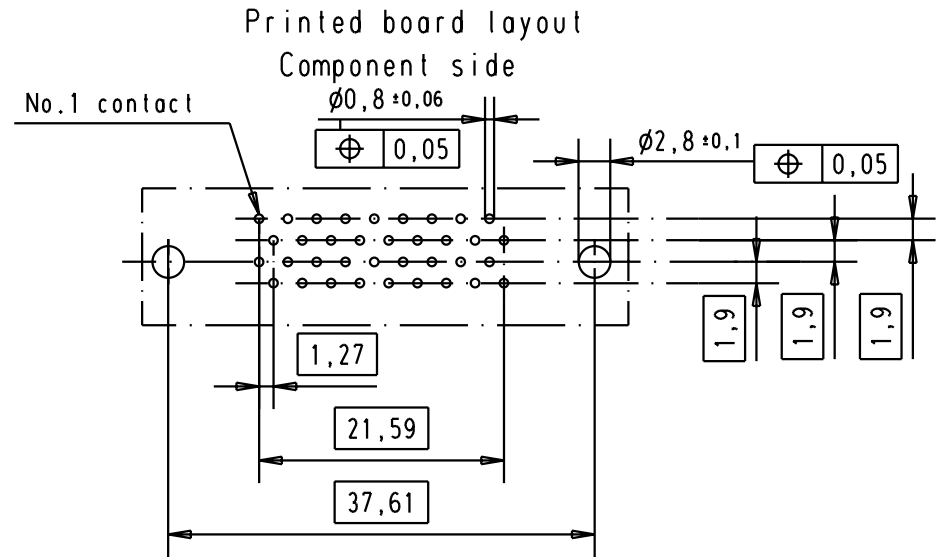

5 4 3 2 1

D

C

B

A

				Dat.	Name	 har.mik [®] I/O bellow 36 poles male connector with straight solder pins and fixed latching	Moßstab/ Scale	
			Detail.	20-JUN-02	CV		All Dim. in mm Orig. Size DIN A 4	1,5:1
			Insp.					
			Stand.					
31056	20-JUN-02	CV	HARTING EURL F-95972 Paris			 TB 60 11 036 5202	Blatt/ Page 1 / 1	
Mod.	Dat.	Name					Sub.	