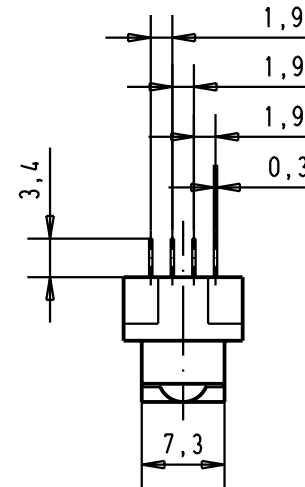

5 4 3 2 1

D

C

B

A

				Dat.	Name	 har.mik [®] I/O bellow 36 poles male connector with straight solder pins and fixed latching	Moßstab/ Scale	
			Detail.	20-JUN-02	CV		All Dim. in mm Orig. Size DIN A 4	1,5:1
			Insp.					
			Stand.					
31056	20-JUN-02	CV	HARTING EURL F-95972 Paris			 TB 60 11 036 5202	Blatt/ Page 1 / 1	
Mod.	Dat.	Name					Sub.	