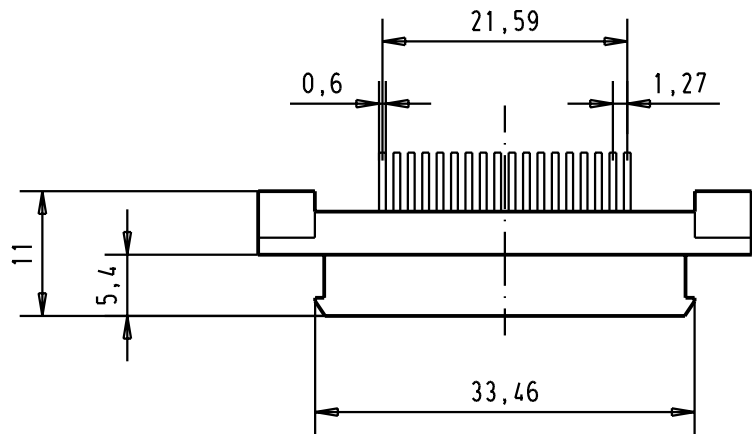

5 4 3 2 1

D

C

B

A

				Dat.	Name	 har.mik [®] I/O bellow 36 poles male connector with straight solder pins and fixed latching	Moßstab/ Scale	
			Detail.	20-JUN-02	CV		All Dim. in mm Orig. Size DIN A 4	1,5:1
			Insp.					
			Stand.					
31056	20-JUN-02	CV	HARTING EURL F-95972 Paris			 TB 60 11 036 5202	Blatt/ Page 1 / 1	
Mod.	Dat.	Name					Sub.	