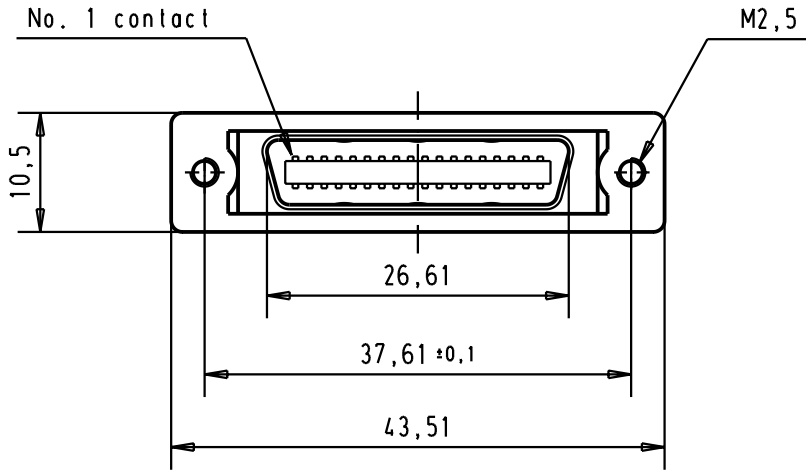

5 4 3 2 1

D

C

B

A

				Dat.	Name	 har.mik [®] I/O bellow 36 poles male connector with straight solder pins and fixed latching	Moßstab/ Scale	
			Detail.	20-JUN-02	CV		All Dim. in mm Orig. Size DIN A 4	1,5:1
			Insp.					
			Stand.					
31056	20-JUN-02	CV	HARTING EURL F-95972 Paris			 TB 60 11 036 5202	Blatt/ Page 1 / 1	
Mod.	Dat.	Name					Sub.	