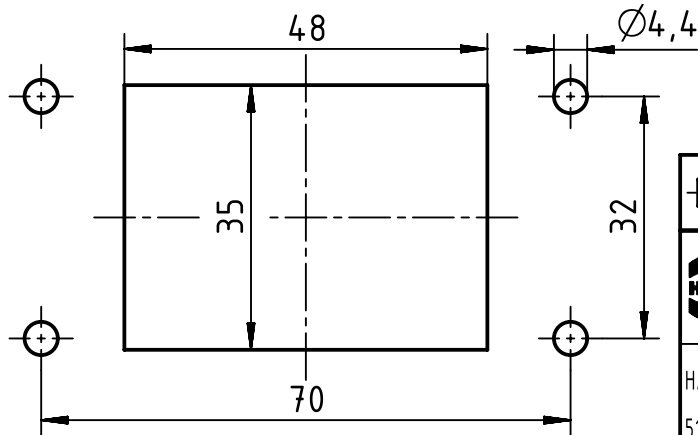

X (2:1)

Panel cut out

	All Dimensions in mm Original Size DIN A4		Scale 1:1	Free size tol.		Ref.	
	All rights reserved Department EL PD - CN		Created by LONGL	Inspected by WENE	Standardisation TIEMANNA	Sub.	
HARTING (Zhuhai) Manufacturing Co., Ltd. 519085 Zhuhai, China		Title Han 6HP Direct/B-HTE-M40			Date 2017-03-22	State Final Release	
Type TB					Number 19 39 606 0448		Doc-Key / ECM-Nr. 100646316/UGD/005/C 500000117076
Rev. C						Page 1/1	