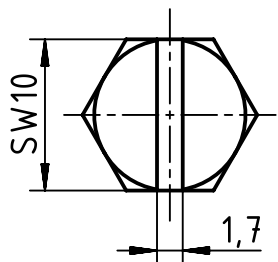

X (2:1)

Panel cut out

	All Dimensions in mm Original Size DIN A4		Scale 1:1	Free size tol.		Ref.	
	All rights reserved Department EL PD - CN		Created by LONGL	Inspected by WENE	Standardisation TIEMANNA	Sub.	
HARTING (Zhuhai) Manufacturing Co., Ltd. 519085 Zhuhai, China		Title Han 6HP Direct/B-HTE-M40			Date 2017-03-22	State Final Release	
Type TB					Number 19 39 606 0448		Doc-Key / ECM-Nr. 100646316/UGD/005/C 500000117076
Rev. C						Page 1/1	