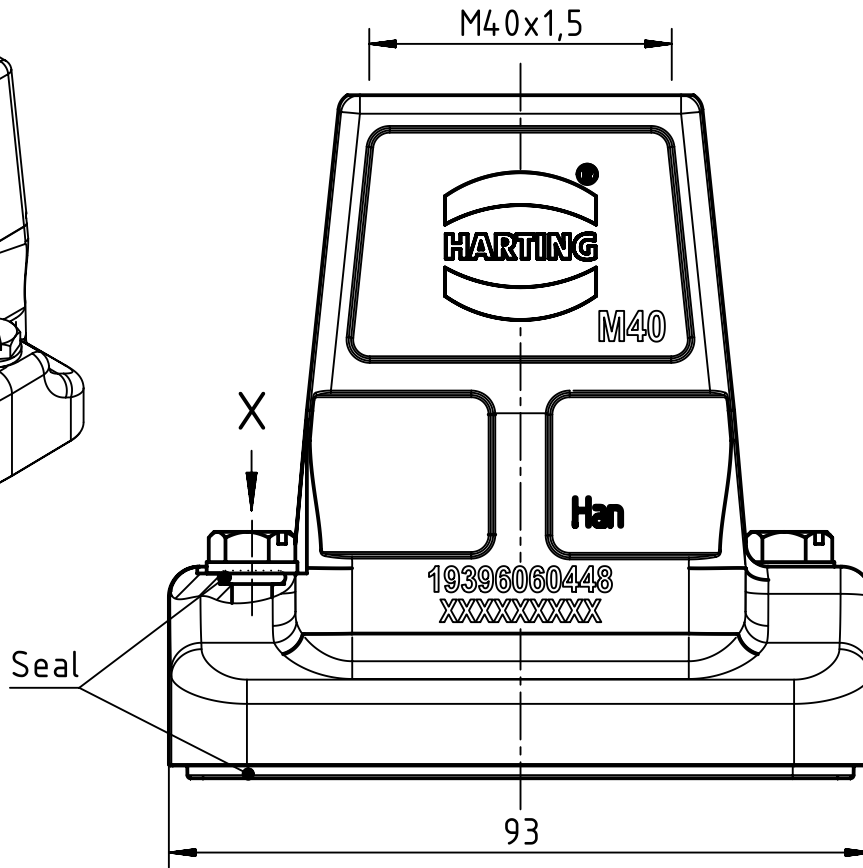

X (2:1)

Panel cut out

	All Dimensions in mm Original Size DIN A4		Scale 1:1	Free size tol.		Ref.	
	All rights reserved Department EL PD - CN		Created by LONGL	Inspected by WENE	Standardisation TIEMANNA	Sub.	
HARTING (Zhuhai) Manufacturing Co., Ltd. 519085 Zhuhai, China		Title Han 6HP Direct/B-HTE-M40			Date 2017-03-22	State Final Release	
Type TB					Number 19 39 606 0448		Doc-Key / ECM-Nr. 100646316/UGD/005/C 500000117076
Rev. C						Page 1/1	