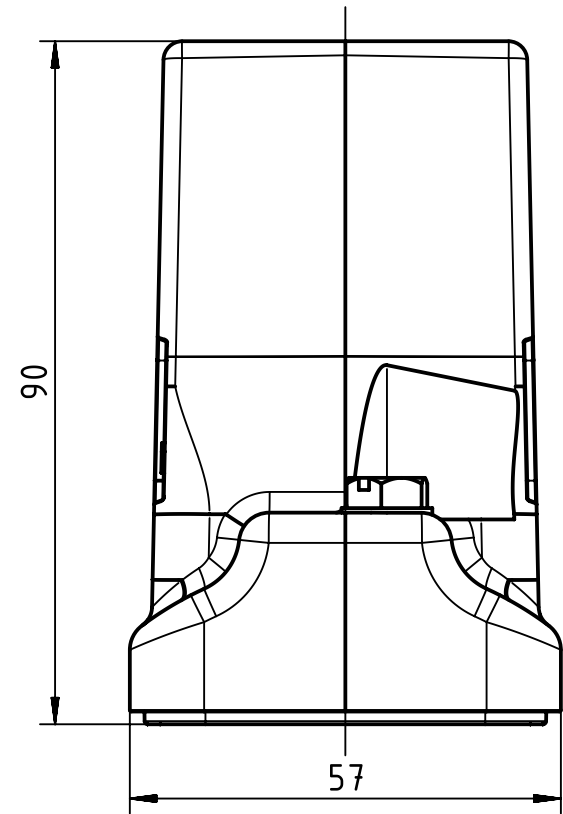

X (2:1)

Panel cut out

	All Dimensions in mm Original Size DIN A4		Scale 1:1	Free size tol.		Ref.	
	All rights reserved Department EL PD - CN		Created by LONGL	Inspected by WENE	Standardisation TIEMANNA	Sub.	
HARTING (Zhuhai) Manufacturing Co., Ltd. 519085 Zhuhai, China		Title Han 6HP Direct/B-HTE-M40			Date 2017-03-22	State Final Release	
Type TB					Number 19 39 606 0448		Doc-Key / ECM-Nr. 100646316/UGD/005/C 500000117076
Rev. C						Page 1/1	