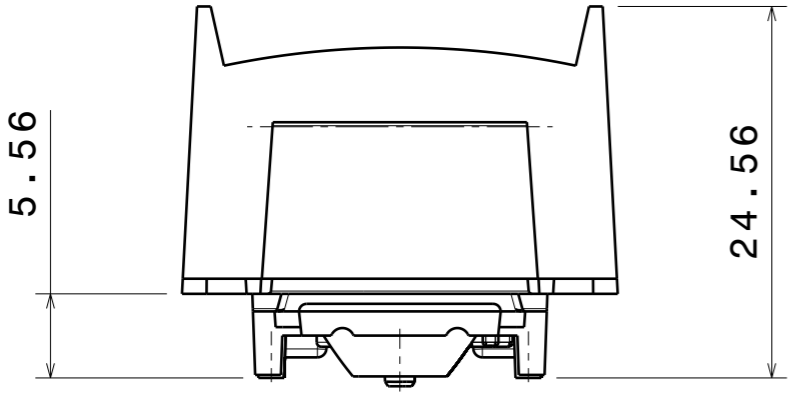

11x23.833=262.16

Led middle position

Isometric view (1:2)

Scale 2:1

INDEX	PART NO	DESCRIPTION	MATERIAL	COLOUR
1	C14446	FLORENTINA-SHD	PC Makrolon 2407	black
2	C14445	FLORENTINA-HLD	PC Makrolon 2407	black
3	F11007	TINA-WW(12pcs)	PMMA	clear

Tolerances if not otherwise shown
According to DIN ISO 2768-1
Linear measures:
up to 30mm class M, otherwise class C
According to DIN ISO 2768-2
Form and position: class L

LEDiL LediL Oy
Salorankatu 10
FIN 24240 SALO
Finland

THIRD ANGLE PROJECTION:

DRAWING TITLE
FC15004_FLORENTINA-WW

This drawing is the property of LEDiL Oy. It may not be reproduced, copied or communicated without a written agreement with LEDiL Oy.

SIZE	PART NUMBER		
A3	FC15004		

SCALE	1:1	WEIGHT	69,3 g	SHEET	1/1
-------	-----	--------	--------	-------	-----