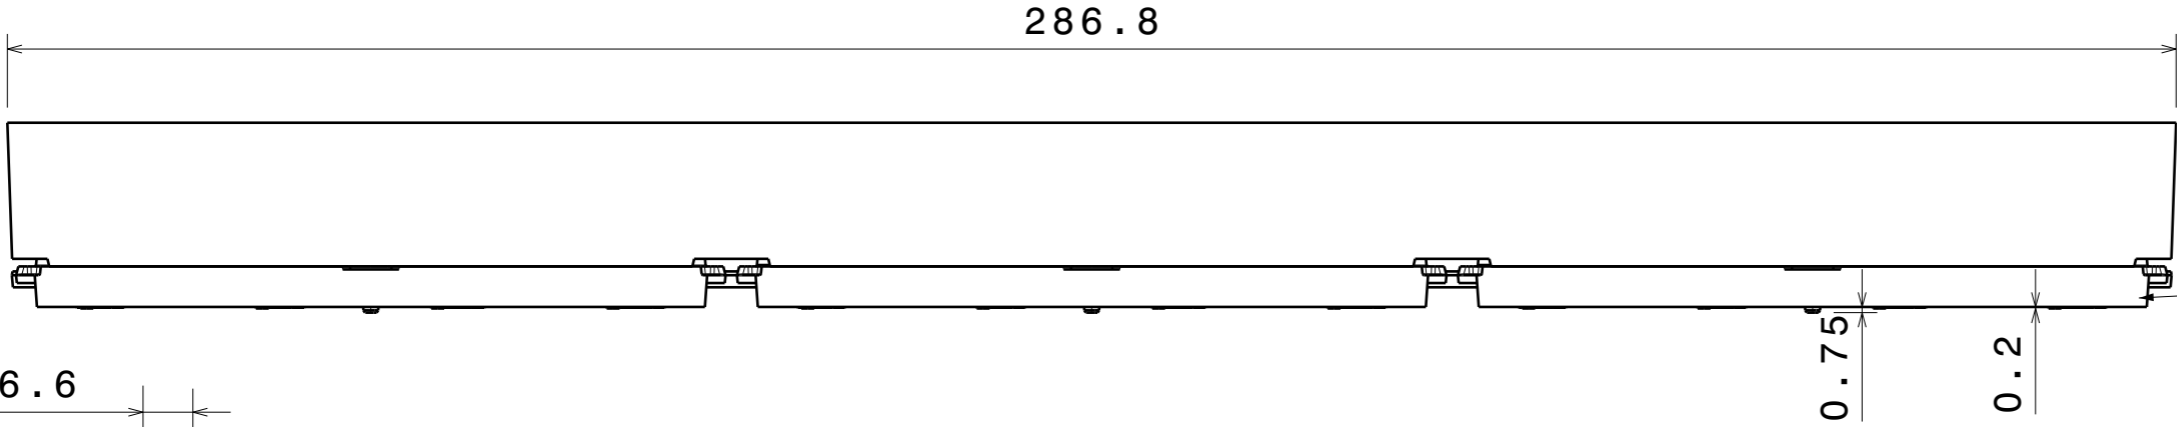

11x23.833=262.16

Led middle position

Isometric view (1:2)

Scale 2:1

INDEX	PART NO	DESCRIPTION	MATERIAL	COLOUR
1	C14446	FLORENTINA-SHD	PC Makrolon 2407	black
2	C14445	FLORENTINA-HLD	PC Makrolon 2407	black
3	F11007	TINA-WW(12pcs)	PMMA	clear

Tolerances if not otherwise shown
According to DIN ISO 2768-1
Linear measures:
up to 30mm class M, otherwise class C
According to DIN ISO 2768-2
Form and position: class L

LEDiL LediL Oy
Salorankatu 10
FIN 24240 SALO
Finland

THIRD ANGLE PROJECTION:

DRAWING TITLE
FC15004_FLORENTINA-WW

This drawing is the property of LEDiL Oy. It may not be reproduced, copied or communicated without a written agreement with LEDiL Oy.

SIZE	PART NUMBER		
A3	FC15004		

SCALE	1:1	WEIGHT	69,3 g	SHEET	1/1
-------	-----	--------	--------	-------	-----