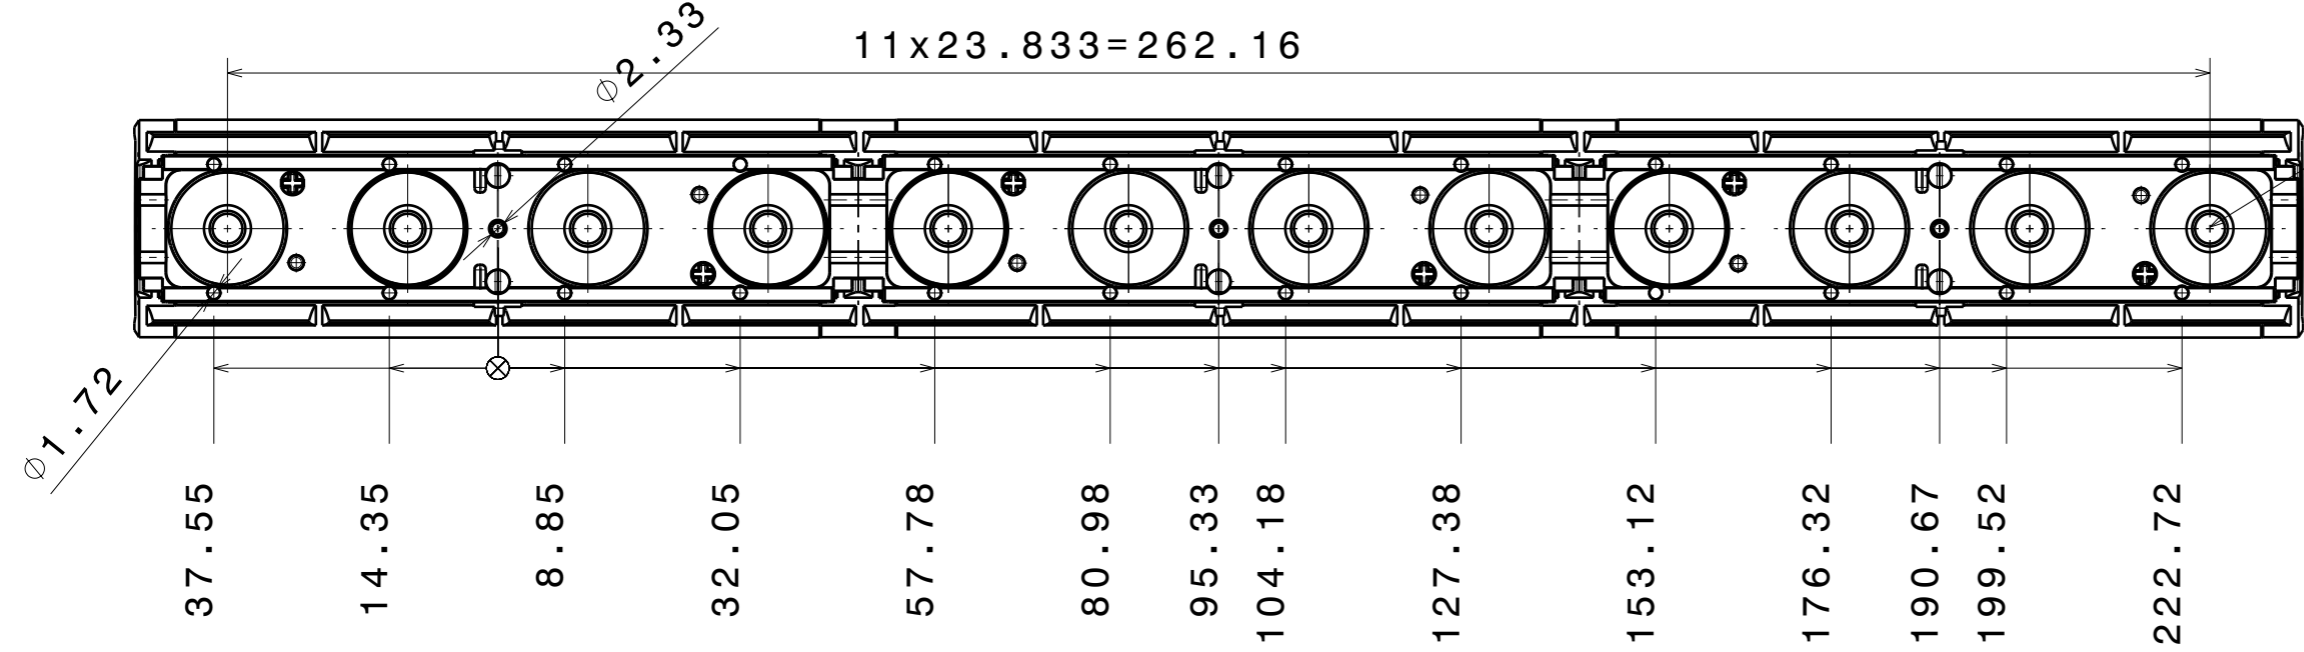

11x23.833=262.16

Led middle position

Isometric view (1:2)

Scale 2:1

INDEX	PART NO	DESCRIPTION	MATERIAL	COLOUR
1	C14446	FLORENTINA-SHD	PC Makrolon 2407	black
2	C14445	FLORENTINA-HLD	PC Makrolon 2407	black
3	F11007	TINA-WW(12pcs)	PMMA	clear

Tolerances if not otherwise shown
According to DIN ISO 2768-1
Linear measures:
up to 30mm class M, otherwise class C
According to DIN ISO 2768-2
Form and position: class L

LEDiL LediL Oy
Salorankatu 10
FIN 24240 SALO
Finland

THIRD ANGLE PROJECTION:

DRAWING TITLE
FC15004_FLORENTINA-WW

This drawing is the property of LEDiL Oy. It may not be reproduced, copied or communicated without a written agreement with LEDiL Oy.

SIZE	PART NUMBER		
A3	FC15004		

SCALE	1:1	WEIGHT	69,3 g	SHEET	1/1
-------	-----	--------	--------	-------	-----