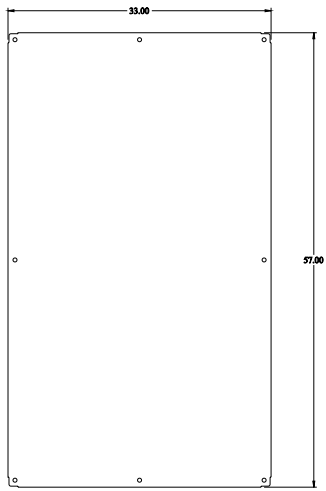

**PART No. 1418N4T8**

for more information visit

[www.hammfg.com](http://www.hammfg.com)

Data subject to change without notice

Isometric drawing Not to Scale

**ISOMETRIC VIEW**

**TOP VIEW**

**INNER PANEL**

**BACK VIEW**

**SIDE VIEW**

**FRONT VIEW**

**SIDE VIEW**

**BOTTOM VIEW**