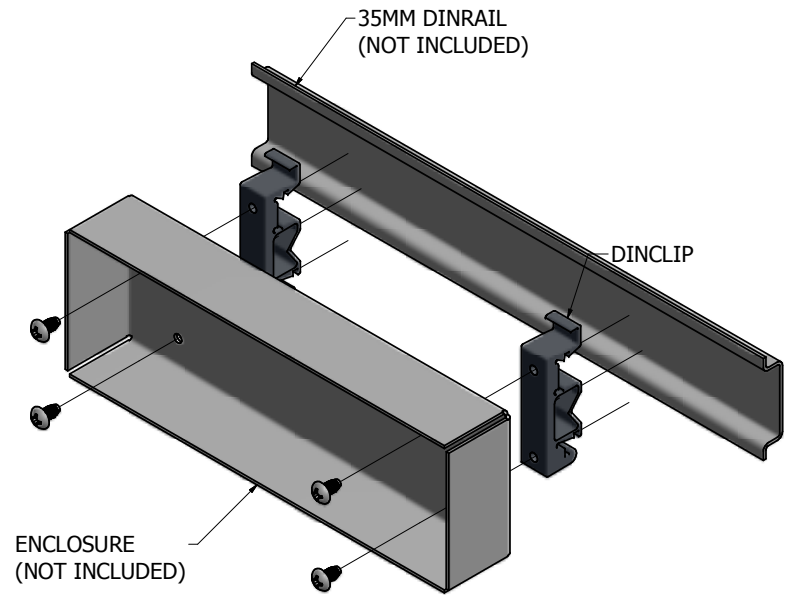

8 | 7 | 6 | 5 | 4 | 3 | 2 | 1

SIDE VIEW

ISOMETRIC VIEW

BOTTOM VIEW

<b>1427DINCLIP</b>
Din Clip - Matte Black Plastic
**note sold in pairs
<b>Hardware</b>
4 Screws - Panhead #6 x 1/4"

**HAMMOND  
MANUFACTURING™**

**1427DINCLIP**

8 | 7 | 6 | 5 | 4 | 3 | 2 | 1