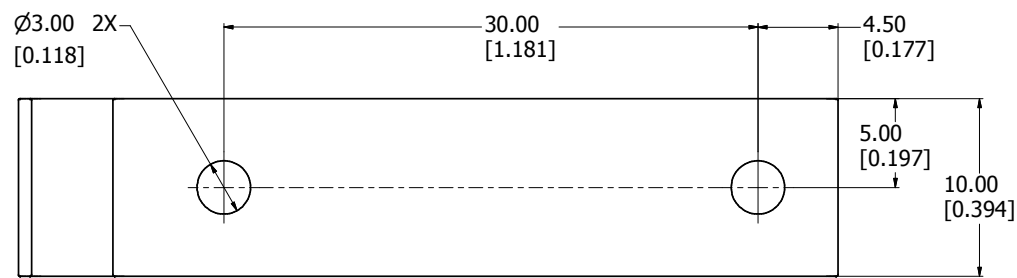

8 | 7 | 6 | 5 | 4 | 3 | 2 | 1

SIDE VIEW

ISOMETRIC VIEW

BOTTOM VIEW

<b>1427DINCLIP</b>
Din Clip - Matte Black Plastic
**note sold in pairs
<b>Hardware</b>
4 Screws - Panhead #6 x 1/4"

**HAMMOND  
MANUFACTURING™**