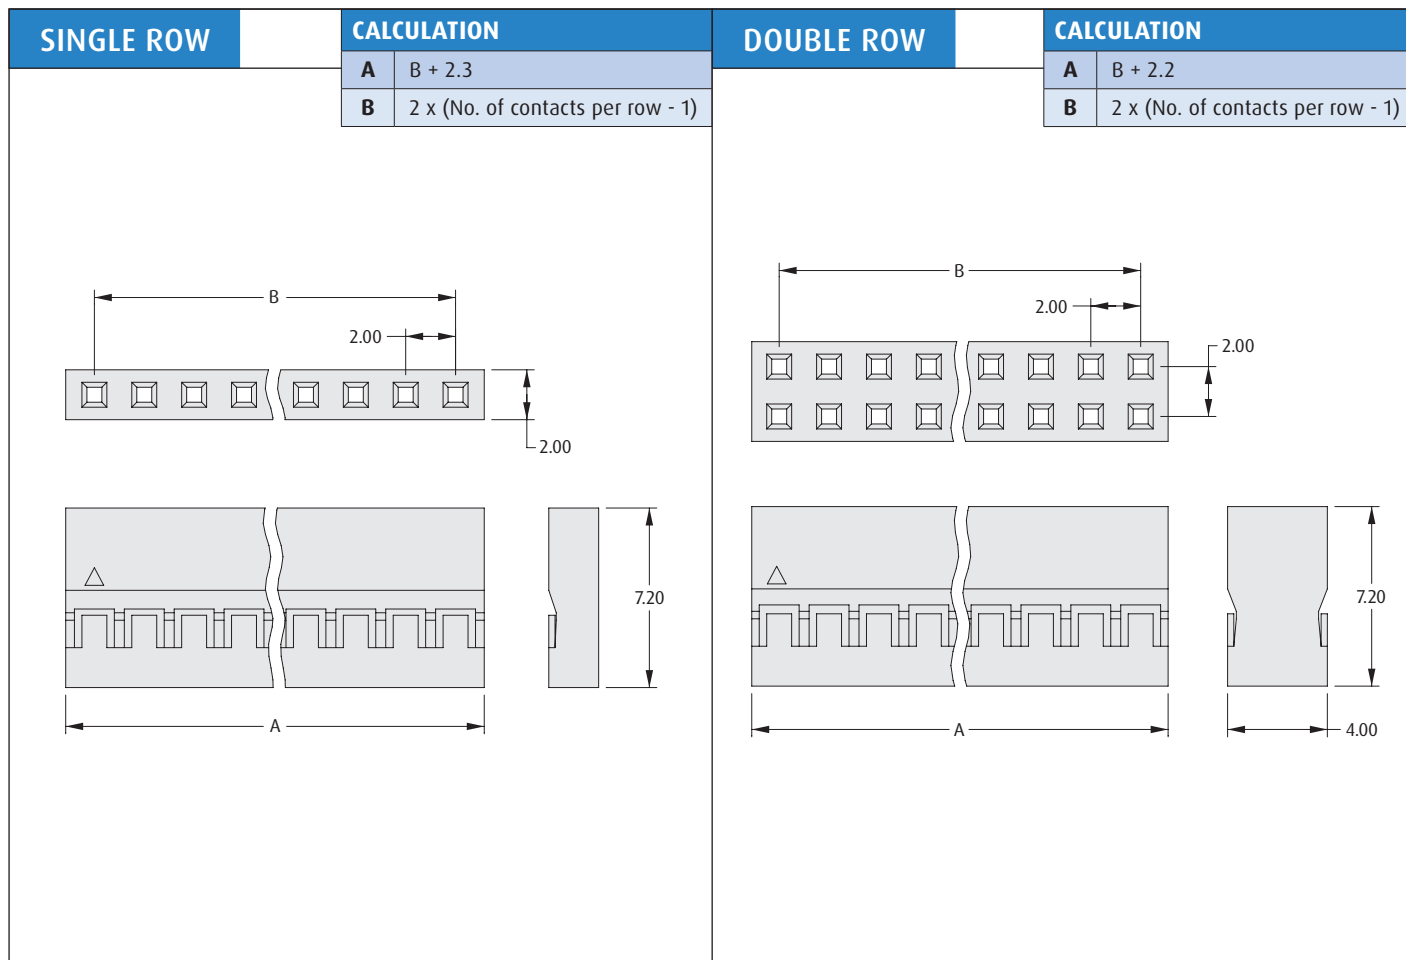

M22 Connectors

Female Crimp Housings

- Female crimp housing - contacts are ordered separately (shown on following page).
- For polarising key use **order code M22-0340000**.

2mm (.079") PITCH

HOW TO ORDER

M22 - 30 X XX 00

SERIES CODE

TYPE

1	Single Row
2	Double Row

NO. OF CONTACTS PER ROW

02 to 20

All dimensions in mm.