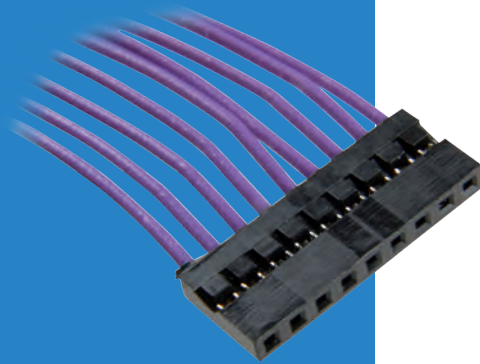

M22 Connectors

Female Crimp Housings

- Female crimp housing - contacts are ordered separately (shown on following page).
- For polarising key use **order code M22-0340000**.

2mm (.079") PITCH

HOW TO ORDER

M22 - 30 X XX 00

SERIES CODE

TYPE

1	Single Row
2	Double Row

NO. OF CONTACTS PER ROW

02 to 20

All dimensions in mm.