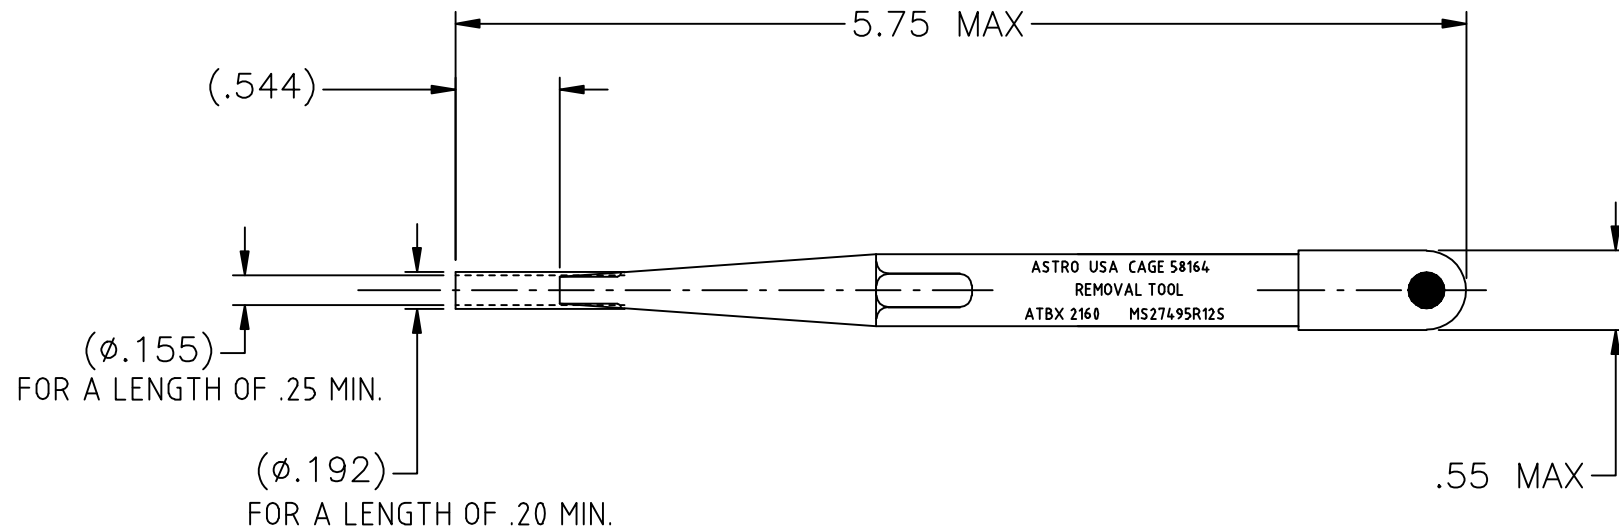

# ATBX 2160-ENV

**UNCONTROLLED DOCUMENT**  
**WILL NOT BE UPDATED**

2. COLOR CODE: YELLOW AND WHITE.

NOTES: 1. THIS IS AN AUTOCAD DRAWING, DO NOT CHANGE MANUALLY.

				<p>THESE DRAWINGS, SPECIFICATIONS OR OTHER DATA ARE AND REMAIN, THE PROPERTY OF ASTRO TOOL CORP. AND MUST BE RETURNED UPON REQUEST. THEY CONTAIN INFORMATION OWNED AND/OR DEVELOPED BY ASTRO AT ITS OWN PRIVATE EXPENSE AND MAY NOT BE USED, DUPLICATED OR DISCLOSED TO OTHERS, IN WHOLE OR IN PART FOR DESIGN, MANUFACTURE OR PROCUREMENT WITHOUT THE WRITTEN PERMISSION OF ASTRO TOOL CORP. EACH AND EVERY TIME.</p>	<p>SCALE: N.T.S.</p> <p>DWN BY: DYO</p> <p>DATE: 01-13-16</p> <p>APPROVED:</p>	<p>UNLESS OTHERWISE SPECIFIED: DECIMALS: .XXX ± .005 .XX ± .010 .X ± .030</p> <p>ANGLES: ± 1°</p>	<p><b>ASTRO TOOL CORP.</b> 21615 S.W. TUALATIN VALLEY HWY., BEAVERTON OR 97006</p> <p>CAGE 58164</p>
A	NEW RELEASE.	DYO	01-13-16	MMK			<p>DESCRIPTION: ENVELOPE DRAWING: ATBX 2160 TWEezer, REMOVAL, STRAIGHT 12 GA</p>
REV.	DESCRIPTION	BY	DATE	APR.			<p>PART NO. A ATBX 2160-ENV</p>