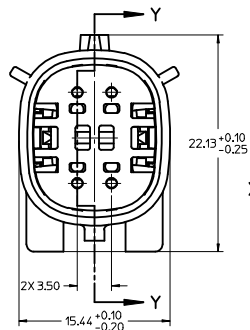

SHEET NO. 1 OF 5

KEY CONFIGURATIONS

KEY A

KEY B

KEY C

KEY D

REVISED IEC NO. UAU2016-0465 DRAWN: PROFFITT 2015/10/06 CHECKED: BRUSZENSKI 2015/10/06 APPR: IKOSHY 2015/10/07	QUALITY SYMBOLS ▽=0 ▽=0 ▽=0	GENERAL TOLERANCES (UNLESS SPECIFIED)		DIMENSION STYLE MM ONLY	SCALE 4:1	DESIGN UNITS METRIC	THIRD ANGLE PROJECTION
		4 PLACES ± mm ± INCH 3 PLACES ± --- ± --- 2 PLACES ± 0.10 ± --- 1 PLACE ± 0.3 ± --- 0 PLACE ± ±	DRAWN BY MYANSLAMBROU 04-27-06 CHECKED BY DGRIFITHS 06-22-06 APPROVED BY SMARCEAU 06-22-06	TITLE MX150 2X2 BLADE SEALED ASSEMBLY MAT SEAL		MATERIAL NO. SEE BOM	DOCUMENT NO. SD-33482-041
DRAFT WHERE APPLICABLE MUST REMAIN WITHIN DIMENSIONS		THIS DRAWING CONTAINS INFORMATION THAT IS PROPRIETARY TO MOLEX INCORPORATED AND SHOULD NOT BE USED WITHOUT WRITTEN PERMISSION					

PARTIAL X-X
SCALE 4:1

PRIMARY LOCK REINFORCER (PLR) SHOWN
IN PRE-STAGED POSITION

SECTION Z-Z

PRIMARY LOCK REINFORCER (PLR) SHOWN
IN FINAL LOCK POSITION

SECTION Y-Y

REVISED IEC NO. UAU2016-0465 DRAWN BY: CHYKORUSZENSKI 2015/10/06 CHECKED BY: CHYKORUSZENSKI 2015/10/06 APPR: WOSHY 2015/10/07	QUALITY SYMBOLS	GENERAL TOLERANCES (UNLESS SPECIFIED)	DIMENSION STYLE	SCALE	DESIGN UNITS	THIRD ANGLE PROJECTION	
	∇=0 ∇=0 ∇=0	mm INCH 4 PLACES ± --- ± --- 3 PLACES ± --- ± --- 2 PLACES ± 0.10 ± --- 1 PLACE ± 0.3 ± --- 0 PLACE ± ± ---	MM ONLY	4:1	METRIC	DRAWN BY: MYANSLAMBROU 04-27-06 CHECKED BY: DGRIFITHS 06-22-06 APPROVED BY: SMARCEAU 06-22-06	TITLE: MX150 2X2 BLADE SEALED ASSEMBLY MAT SEAL MATERIAL NO. SEE BOM DOCUMENT NO. SD-33482-041
	ANGULAR ± 3 ° DRAFT WHERE APPLICABLE MUST REMAIN WITHIN DIMENSIONS	SIZE D THIS DRAWING CONTAINS INFORMATION THAT IS PROPRIETARY TO MOLEX INCORPORATED AND SHOULD NOT BE USED WITHOUT WRITTEN PERMISSION				SHEET NO. 3 OF 5	