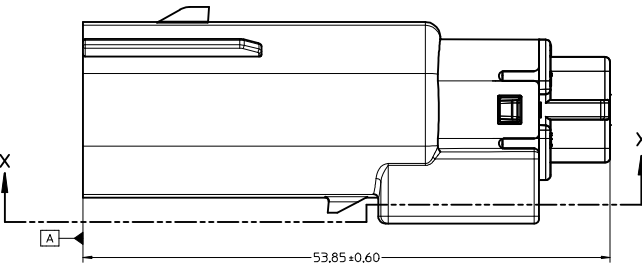

SHEET NO. 1 OF 5

KEY CONFIGURATIONS

KEY A

KEY B

KEY C

KEY D

REVISED IEC NO. UAU2016-0465 DRAWN: PROFFITT 2015/10/06 CHECKED: BRUSZENSKI 2015/10/06 APPR: IKOSHY 2015/10/07	QUALITY SYMBOLS ▽=0 ▽=0 ▽=0	GENERAL TOLERANCES (UNLESS SPECIFIED)		DIMENSION STYLE MM ONLY	SCALE 4:1	DESIGN UNITS METRIC	THIRD ANGLE PROJECTION
		4 PLACES ± mm ± INCH 3 PLACES ± --- ± --- 2 PLACES ± 0.10 ± --- 1 PLACE ± 0.3 ± --- 0 PLACE ± ±	DRAWN BY MYANSLAMBROU 04-27-06 CHECKED BY DGRIFITHS 06-22-06 APPROVED BY SMARCEAU 06-22-06	TITLE MX150 2X2 BLADE SEALED ASSEMBLY MAT SEAL		MATERIAL NO. SEE BOM	DOCUMENT NO. SD-33482-041
DRAFT WHERE APPLICABLE MUST REMAIN WITHIN DIMENSIONS		THIS DRAWING CONTAINS INFORMATION THAT IS PROPRIETARY TO MOLEX INCORPORATED AND SHOULD NOT BE USED WITHOUT WRITTEN PERMISSION					