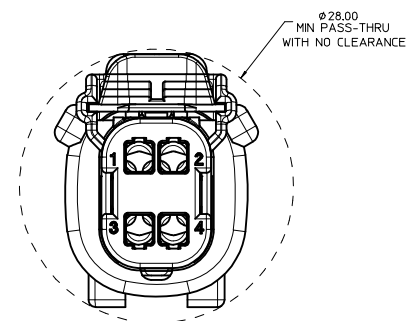

20 19 18 17 16 15 14 13 12 11 10 9 8 7 6 5 4 3 2 1

SYSTEM PACKAGING

CHARTED DIMENSIONS		
RECEPTACLE ASSY PART NUMBER	CONFIGURATION	A
33472-0401 THRU 33472-0452	MX150 2X2 RECEPTACLE SEALED ASSEMBLY - STANDARD	72.78
33472-4401 THRU 33472-4412	MX150 2X2 RECEPTACLE SEALED ASSEMBLY - LENGTHENED	77.21

REVISED IEC NO. UAU2016-0465 DRAWN/PROFIT 2015/10/06 CHYKORUSZENSKI 2015/10/06 APPR:VKOSHY 2015/10/07	QUALITY SYMBOLS	GENERAL TOLERANCES (UNLESS SPECIFIED)	DIMENSION STYLE	SCALE	DESIGN UNITS	THIRD ANGLE PROJECTION
	▽=0	mm INCH	MM ONLY	4:1	METRIC	☉
	▽=0	4 PLACES ± --- ± ---	DRAWN BY MYANSLAMBROU 04-27-06	DATE	TITLE	MX150 2X2 BLADE SEALED ASSEMBLY MAT SEAL molex
	▽=0	3 PLACES ± --- ± ---	CHECKED BY DGRIFITHS 06-22-06	DATE	APPROVED BY SMARCEAU 06-22-06	
▽=0	2 PLACES ± 0.10 ± ---	1 PLACE ± 0.3 ± ---	0 PLACE ± ±	MATERIAL NO. SEE BOM	DOCUMENT NO. SD-33482-041	SHEET NO. 4 OF 5
	ANGULAR ± 3 °	DRAFT WHERE APPLICABLE MUST REMAIN WITHIN DIMENSIONS	SIZE D	THIS DRAWING CONTAINS INFORMATION THAT IS PROPRIETARY TO MOLEX INCORPORATED AND SHOULD NOT BE USED WITHOUT WRITTEN PERMISSION		

19 18 17 16 15 14 13 12 11 10 9 8 7 6 5 4 3 2 1