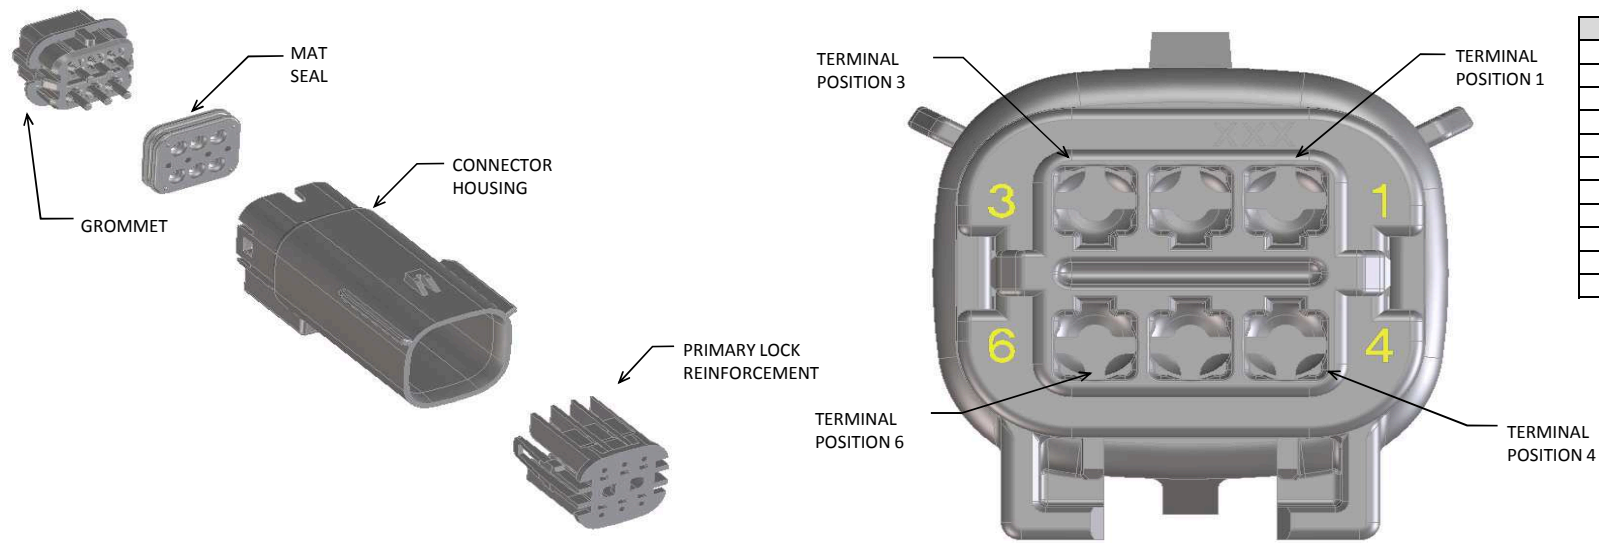

MX150 2X3 BLADE SEALED ASSEMBLY MAT SEAL
BOM AND PIN OUT SHEET

ABBREVIATION	DESCRIPTION	COLOR	MATERIAL
A-BLK	HOUSING, KEYING OPTION A	BLACK	SPS/NYLON GF20
B-LG	HOUSING, KEYING OPTION B	LIGHT GRAY	SPS/NYLON GF20
C-BR	HOUSING, KEYING OPTION C	BROWN	SPS/NYLON GF20
D-GR	HOUSING, KEYING OPTION D	GREEN	SPS/NYLON GF20
C-DG	HOUSING, KEYING OPTION C	DARK GRAY	SPS/NYLON GF20
D-SG	HOUSING, KEYING OPTION D	STONE GRAY	SPS/NYLON GF20
A-YW	HOUSING, KEYING OPTION A	YELLOW	SPS/NYLON GF20
GC	GROMMET CAP (STANDARD)	BLACK	SPS/NYLON GF20
GCL	GROMMET CAP (LENGTHENED)	BLACK	SPS/NYLON GF20
PLR	PLR	NATURAL	SPS/NYLON GF20
M	MAT SEAL	ROYAL BLUE	INHERENTLY LUBRICATED SILICONE

MX150 2X3 BLADE SEALED ASSEMBLY MAT SEAL
BOM AND PIN OUT SHEET

ASSEMBLY DESCRIPTION	ASSEMBLY PART NUMBER	COMPONENT				BLOCKED TERMINALS										STATUS	COMMENTS	OPTIONAL ATTATCHMENTS SOLD SEPERATELY			
		THE PRESENCE OF AN ABBREVIATION INDICATES THE PRESENCE OF THAT COMPONENT.				CAVITY WITH A NUMBER INDICATES BLOCKED TERMINAL POSITION CAVITY WITHOUT A NUMBER INDICATES OPEN TERMINAL POSITION												BACKSHELL WITH RIBS	BACKSHELL WITHOUT RIBS		
		HOUSING KEY/COLOR	GROMMET CAP	PLR	MAT SEAL	1	2	3	4	5	6										
KEY A, BLACK	33482-3650	A-BLK	GC	PLR	M	1		3		5								SALEABLE		34950-0610	34950-0620
KEY A, BLACK	33482-3651	A-BLK	GC	PLR	M		2		4		6							SALEABLE		34950-0610	34950-0620
KEY A, BLACK	33482-3652	A-BLK	GC	PLR	M	1					6							SALEABLE		34950-0610	34950-0620
KEY A, BLACK	33482-3653	A-BLK	GC	PLR	M		2			5								SALEABLE		34950-0610	34950-0620
KEY A, BLACK	33482-3654	A-BLK	GC	PLR	M	1		3	4									SALEABLE		34950-0610	34950-0620