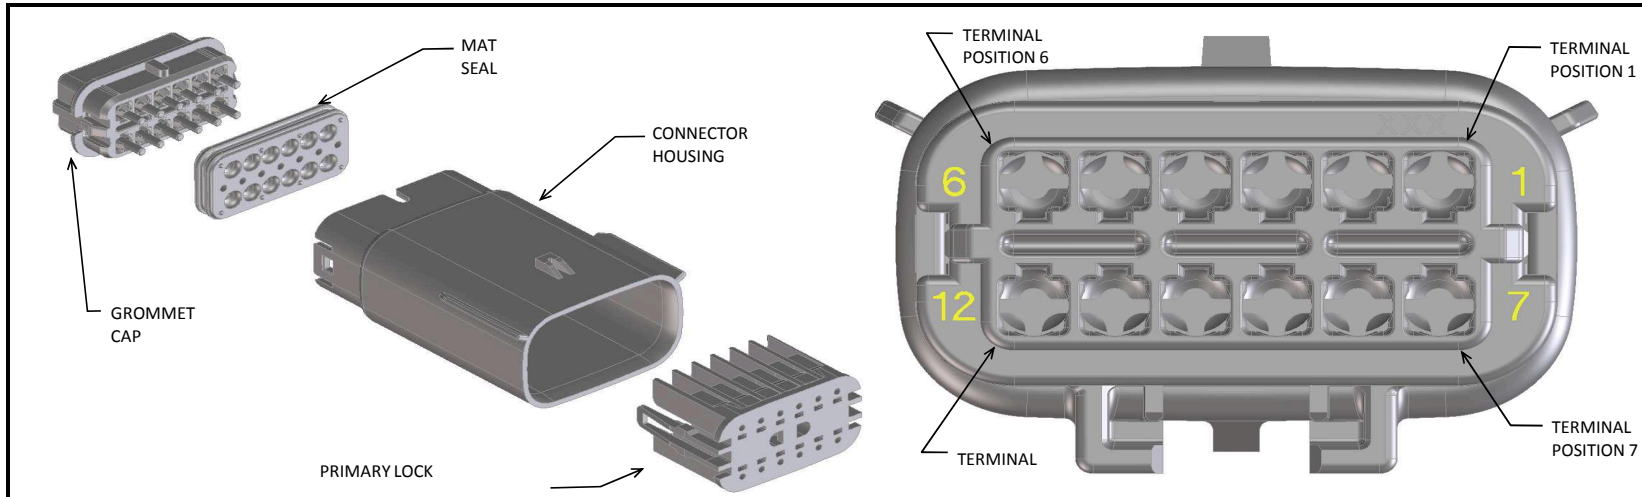

MX150 2X6 BLADE SEALED ASSY MAT SEAL
BOM AND PIN OUT SHEET

ABBREVIATION	DESCRIPTION	COLOR	MATERIAL
A-BLK	HOUSING, KEYING OPTION A	BLACK	SPS/NYLON GF20
B-LG	HOUSING, KEYING OPTION B	LIGHT GRAY	SPS/NYLON GF20
C-BR	HOUSING, KEYING OPTION C	BROWN	SPS/NYLON GF20
D-GR	HOUSING, KEYING OPTION D	GREEN	SPS/NYLON GF20
A-YL	HOUSING, KEYING OPTION A	YELLOW	SPS/NYLON GF20
C-DG	HOUSING, KEYING OPTION C	DARK GRAY	SPS/NYLON GF20
D-SG	HOUSING, KEYING OPTION D	STONE GRAY	SPS/NYLON GF20
GCP	GROMMET CAP (PLUGGED)	BLACK	SPS/NYLON GF20
PLR	PLR	NATURAL	SPS/NYLON GF20
M-R	MAT SEAL	RUST RED	INHERENTLY LUBRICATED SILICONE
M-B	MAT SEAL	ROYAL BLUE	INHERENTLY LUBRICATED SILICONE

FOR ADDITIONAL INFORMATION SEE SD-33482-001