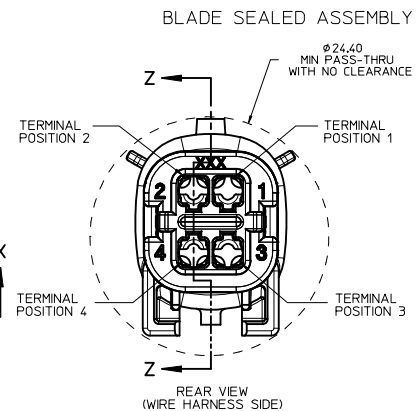

SHEET NO. 1 OF 5

KEY CONFIGURATIONS

KEY A

KEY B

KEY C

KEY D

REVISED IEC NO. UAU2016-0465 DRAWN: PROFFITT 2015/10/06 CHECKED: BRUSZENSKI 2015/10/06 APPR: IKOSHY 2015/10/07	QUALITY SYMBOLS ▽=0 ▽=0 ▽=0	GENERAL TOLERANCES (UNLESS SPECIFIED)		DIMENSION STYLE MM ONLY	SCALE 4:1	DESIGN UNITS METRIC	THIRD ANGLE PROJECTION
		4 PLACES ± mm ± INCH 3 PLACES ± --- ± --- 2 PLACES ± 0.10 ± --- 1 PLACE ± 0.3 ± --- 0 PLACE ± ±	DRAWN BY MYANSLAMBROU 04-27-06 CHECKED BY DGRIFITHS 06-22-06 APPROVED BY SMARCEAU 06-22-06	TITLE MX150 2X2 BLADE SEALED ASSEMBLY MAT SEAL		MATERIAL NO. SEE BOM	DOCUMENT NO. SD-33482-041
DRAFT WHERE APPLICABLE MUST REMAIN WITHIN DIMENSIONS		THIS DRAWING CONTAINS INFORMATION THAT IS PROPRIETARY TO MOLEX INCORPORATED AND SHOULD NOT BE USED WITHOUT WRITTEN PERMISSION					