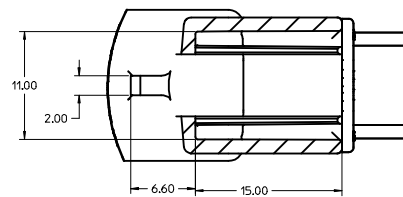

SHEET NO. 1 OF 5

KEY CONFIGURATIONS

KEY A

KEY B

KEY C

KEY D

REVISED IEC NO. UAU2016-0465 DRAWN: PROFFITT 2015/10/06 CHECKED: BRUSZENSKI 2015/10/06 APPR: IKOSHY 2015/10/07	QUALITY SYMBOLS ▽=0 ▽=0 ▽=0	GENERAL TOLERANCES (UNLESS SPECIFIED)		DIMENSION STYLE MM ONLY	SCALE 4:1	DESIGN UNITS METRIC	THIRD ANGLE PROJECTION
		4 PLACES ± mm ± INCH 3 PLACES ± --- ± --- 2 PLACES ± 0.10 ± --- 1 PLACE ± 0.3 ± --- 0 PLACE ± ±	DRAWN BY MYANSLAMBROU 04-27-06 CHECKED BY DGRIFITHS 06-22-06 APPROVED BY SMARCEAU 06-22-06	TITLE MX150 2X2 BLADE SEALED ASSEMBLY MAT SEAL		MATERIAL NO. SEE BOM	DOCUMENT NO. SD-33482-041
DRAFT WHERE APPLICABLE MUST REMAIN WITHIN DIMENSIONS		THIS DRAWING CONTAINS INFORMATION THAT IS PROPRIETARY TO MOLEX INCORPORATED AND SHOULD NOT BE USED WITHOUT WRITTEN PERMISSION					