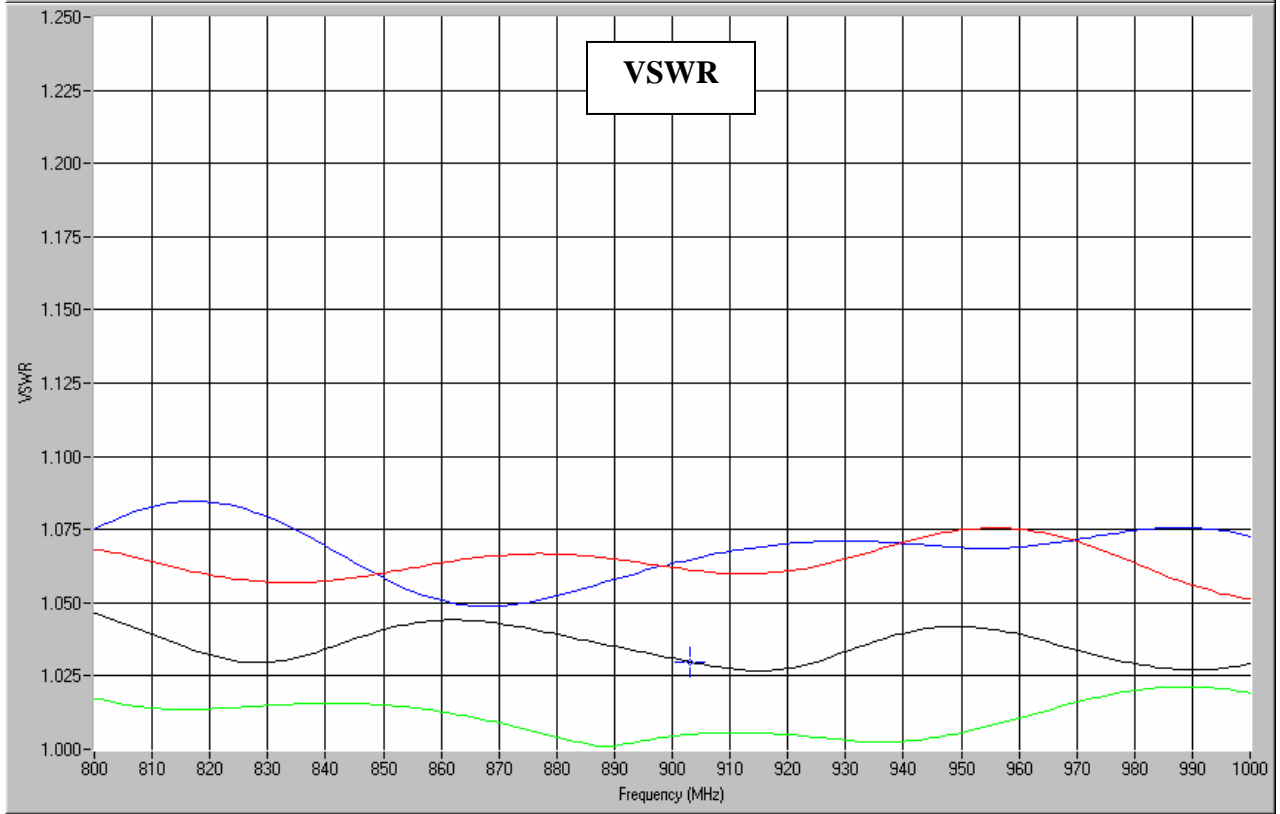

Hybrid Couplers 3 dB, 90°

Applications

- Balanced Mixers
- Antenna Feed Networks
- Phasing Networks
- Dividers/Combiners

Features

- Military Grade
- 0.8 – 1.0 GHz
- 2-Way power Split
- Quadrature
- Connectors Per MIL-C-39012
- Rugged Aluminum Housing
- Low VSWR
- Meets MIL-E-5400 Class 3 Requirements

Outline Drawing

Electrical and Mechanical Specifications subject to change without notice.

Typical Test Data Plots

USA/Canada: (315) 432-8909
 Toll Free: (800) 411-6596
 Europe: +44 2392-232392

Typical Test Data Plots