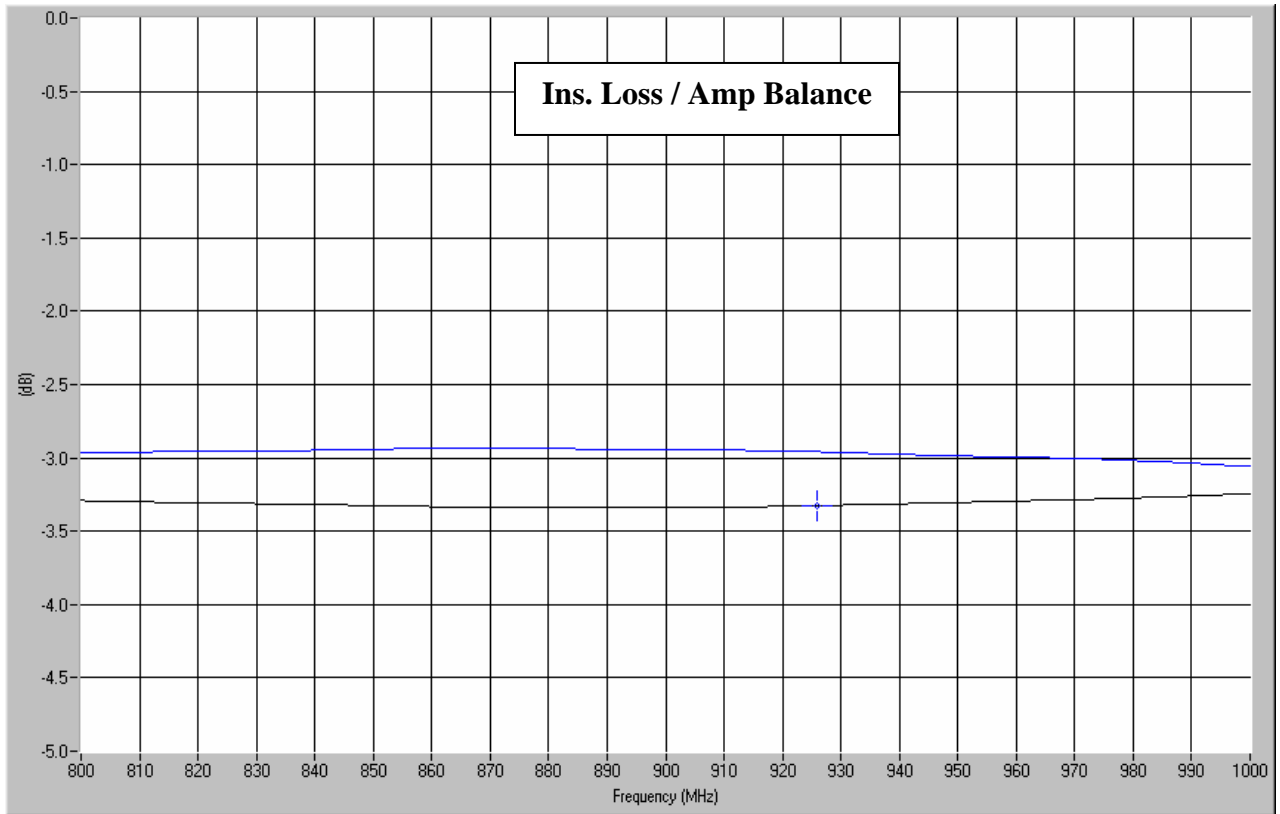

Hybrid Couplers 3 dB, 90°

Applications

- Balanced Mixers
- Antenna Feed Networks
- Phasing Networks
- Dividers/Combiners

Features

- Military Grade
- 0.8 – 1.0 GHz
- 2-Way power Split
- Quadrature
- Connectors Per MIL-C-39012
- Rugged Aluminum Housing
- Low VSWR
- Meets MIL-E-5400 Class 3 Requirements

Outline Drawing

Electrical and Mechanical Specifications subject to change without notice.

Typical Test Data Plots

USA/Canada: (315) 432-8909
 Toll Free: (800) 411-6596
 Europe: +44 2392-232392

Typical Test Data Plots