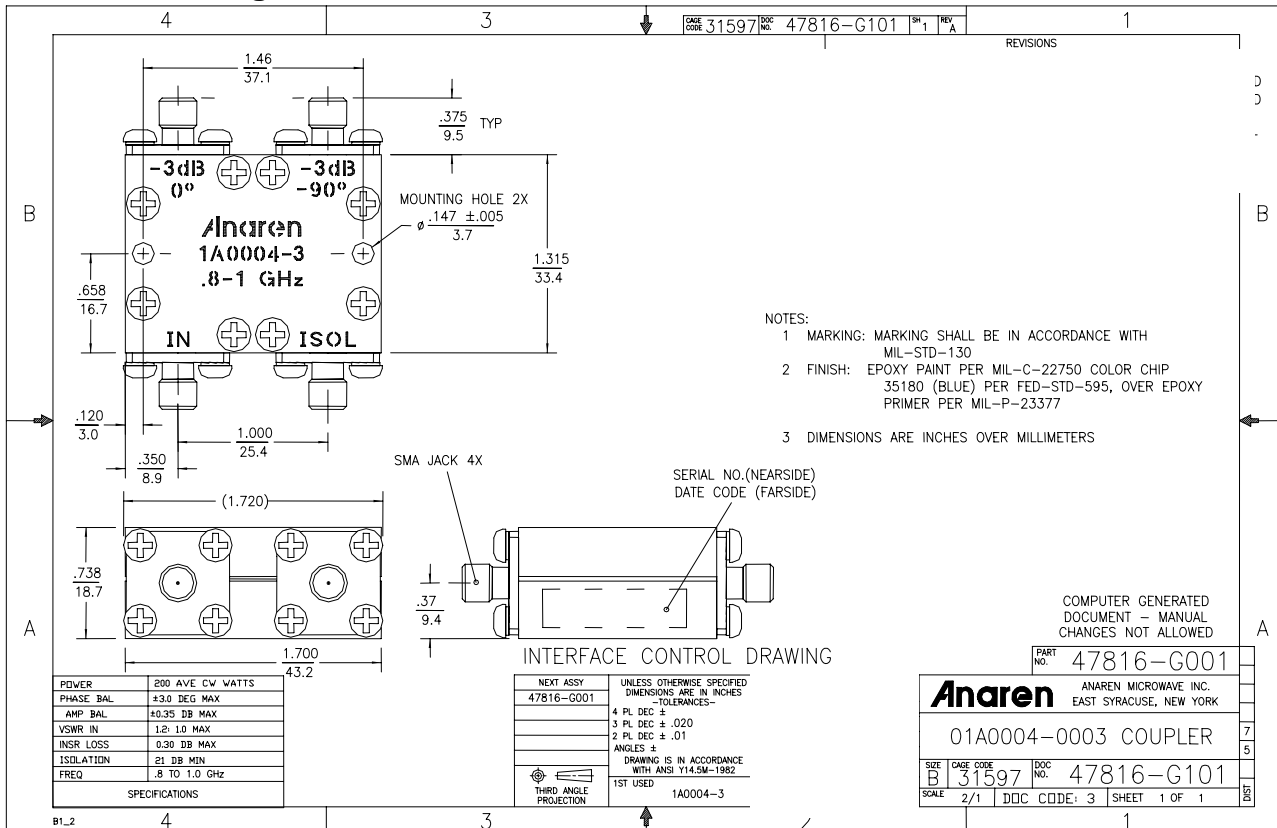

Hybrid Couplers 3 dB, 90°

Applications

- Balanced Mixers
- Antenna Feed Networks
- Phasing Networks
- Dividers/Combiners

Features

- Military Grade
- 0.8 – 1.0 GHz
- 2-Way power Split
- Quadrature
- Connectors Per MIL-C-39012
- Rugged Aluminum Housing
- Low VSWR
- Meets MIL-E-5400 Class 3 Requirements

Outline Drawing

Electrical and Mechanical Specifications subject to change without notice.

Typical Test Data Plots

USA/Canada: (315) 432-8909
 Toll Free: (800) 411-6596
 Europe: +44 2392-232392

Typical Test Data Plots