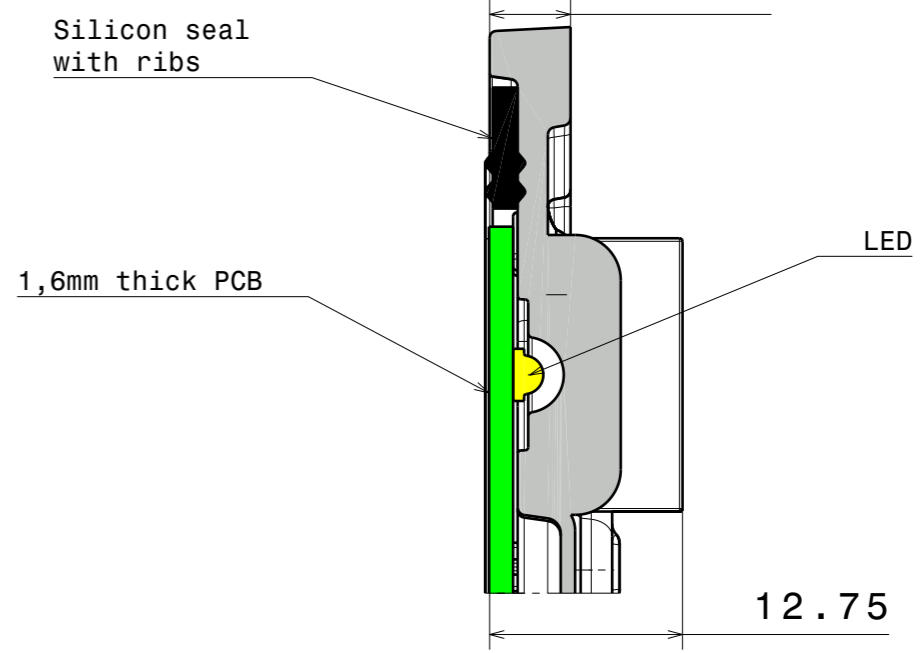

Top view
Scale: 1:1

Section view A-A
Scale: 2:1

Bottom view
Scale: 1:1

Section view B-B
Scale: 2:1

INDEX	PART NO	DESCRIPTION	MATERIAL	COLOUR
1	C14018	2X6-SEAL25	PMMA	Clear
2	C15360	STRADA-IP-2X6-T3-B	Silicone	White

Tolerances if not otherwise shown
According to DIN ISO 2768-1
Linear measures:
Up to 30mm class M, otherwise class C.
According to DIN ISO 2768-2
Form and position: class L

LEDiL Ledil Oy
Salorankatu 10
FIN 24240 SALO
Finland

THIRD ANGLE PROJECTION:

DRAWING TITLE
CS15362_STRADA-IP-2X6-T3-B

This drawing is the property of LEDiL Oy. It may not be reproduced, copied or communicated without a written agreement with LEDiL Oy.

SIZE PART NUMBER
A3 CS15362

SCALE 1:1 WEIGHT SHEET 1/1