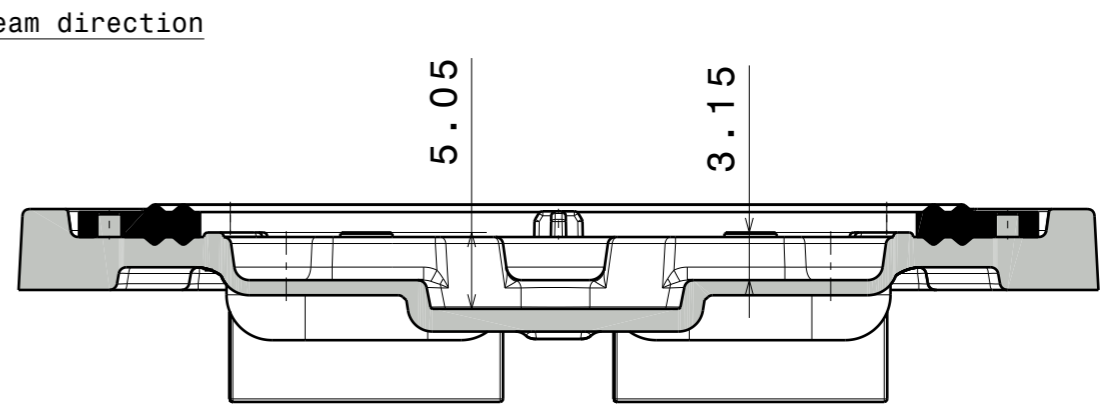

Top view
Scale: 1:1

Section view A-A
Scale: 2:1

Bottom view
Scale: 1:1

Section view B-B
Scale: 2:1

INDEX	PART NO	DESCRIPTION	MATERIAL	COLOUR
1	C14018	2X6-SEAL25	PMMA	Clear
2	C15360	STRADA-IP-2X6-T3-B	Silicone	White

Tolerances if not otherwise shown
According to DIN ISO 2768-1
Linear measures:
Up to 30mm class M, otherwise class C.
According to DIN ISO 2768-2
Form and position: class L

LEDiL Ledil Oy
Salorankatu 10
FIN 24240 SALO
Finland

SCALE 1:1 WEIGHT SHEET 1/1