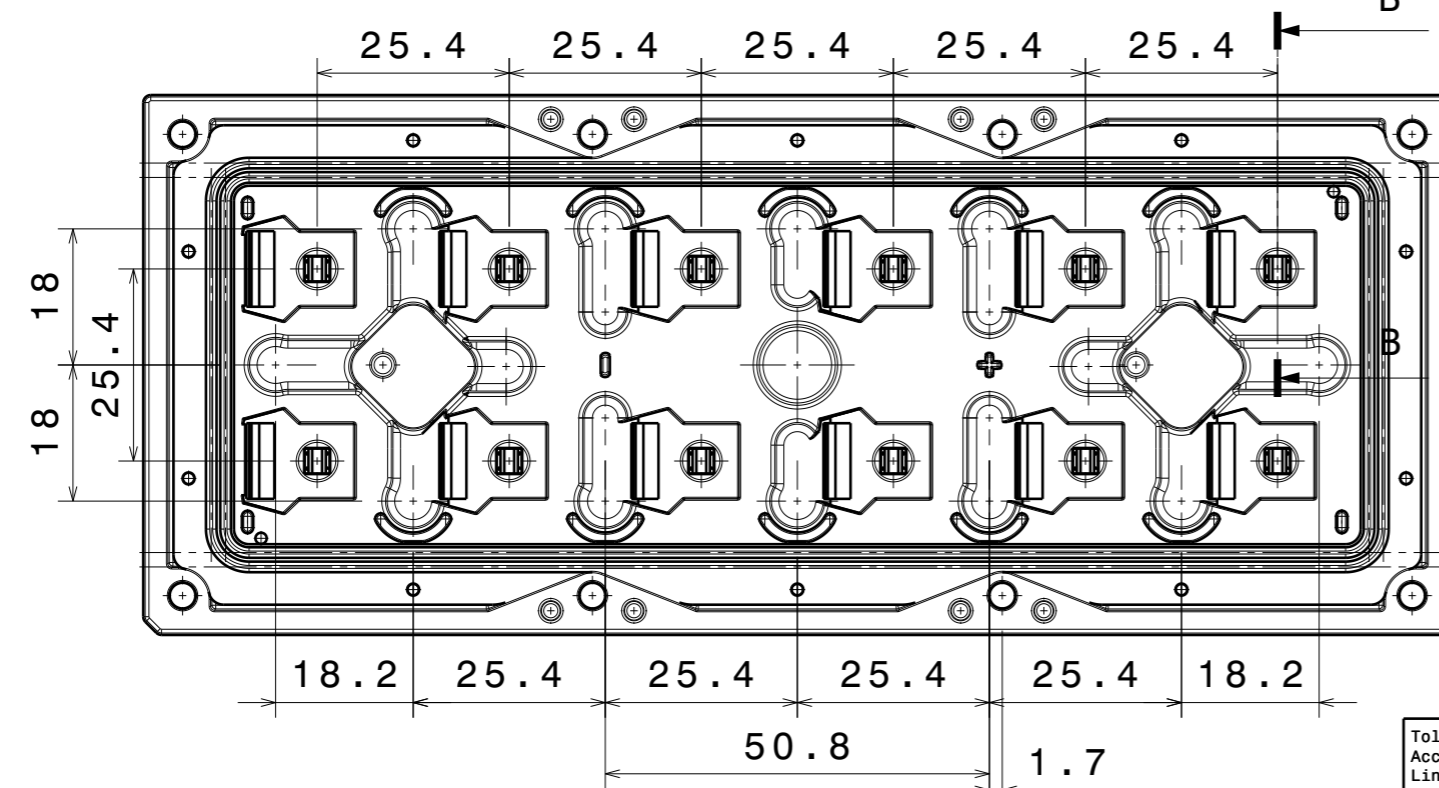

Top view
Scale: 1:1

Section view A-A
Scale: 2:1

Bottom view
Scale: 1:1

Section view B-B
Scale: 2:1

INDEX	PART NO	DESCRIPTION	MATERIAL	COLOUR
1	C14018	2X6-SEAL25	PMMA	Clear
2	C15360	STRADA-IP-2X6-T3-B	Silicone	White

Tolerances if not otherwise shown
According to DIN ISO 2768-1
Linear measures:
Up to 30mm class M, otherwise class C.
According to DIN ISO 2768-2
Form and position: class L

LEDiL Ledil Oy
Salorankatu 10
FIN 24240 SALO
Finland

THIRD ANGLE PROJECTION:

DRAWING TITLE
CS15362_STRADA-IP-2X6-T3-B

This drawing is the property of LEDiL Oy. It may not be reproduced, copied or communicated without a written agreement with LEDiL Oy.

SIZE PART NUMBER
A3 CS15362

SCALE 1:1 WEIGHT SHEET 1/1