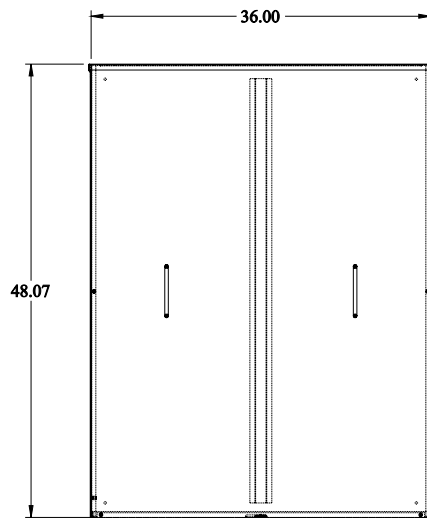

**PART No. C3R483616SC**

for more information visit  
[www.hamfmg.com](http://www.hamfmg.com)

Data subject to change without notice

Isometric drawing Not to Scale

TOP VIEW

ISOMETRIC VIEW

BACK VIEW

LEFT SIDE VIEW

FRONT VIEW

RIGHT SIDE VIEW

BOTTOM VIEW