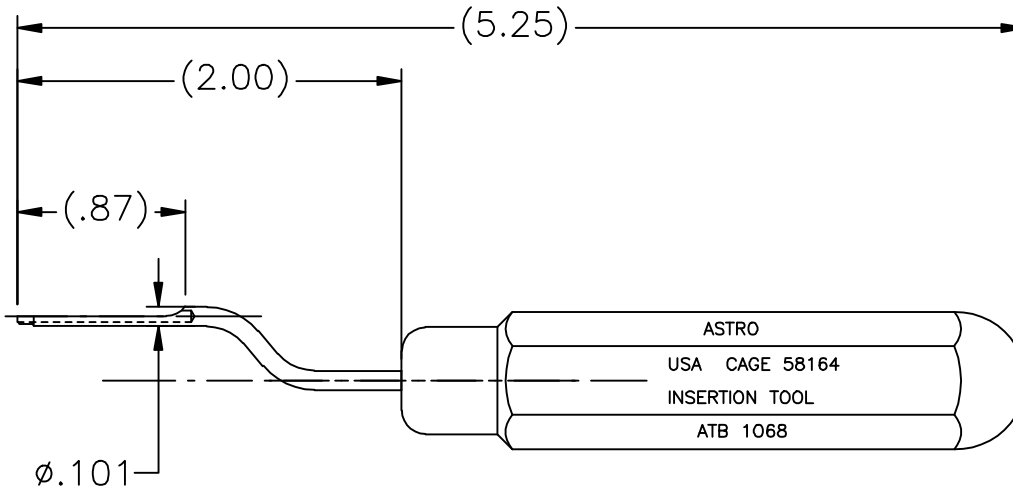

ATB 1068-ENV

**UNCONTROLLED DOCUMENT
WILL NOT BE UPDATED**

2. COLOR CODE: RED.

NOTES: 1. THIS IS AN AUTOCAD DRAWING, DO NOT CHANGE MANUALLY.

				<p>THESE DRAWINGS, SPECIFICATIONS OR OTHER DATA ARE AND REMAIN, THE PROPERTY OF ASTRO TOOL CORP. AND MUST BE RETURNED UPON REQUEST. THEY CONTAIN INFORMATION OWNED AND/OR DEVELOPED BY ASTRO AT ITS OWN PRIVATE EXPENSE AND MAY NOT BE USED, DUPLICATED OR DISCLOSED TO OTHERS, IN WHOLE OR IN PART FOR DESIGN, MANUFACTURE OR PROCUREMENT WITHOUT THE WRITTEN PERMISSION OF ASTRO TOOL CORP. EACH AND EVERY TIME.</p>	<p>SCALE: N.T.S.</p>	<p>UNLESS OTHERWISE SPECIFIED: DECIMALS: .XXX ± .005 .XX ± .010 .X ± .030 ANGLES: ± 1°</p>	 <p>21615 S.W. TUALATIN VALLEY HWY., BEAVERTON OR 97006</p>	CAGE 58164
A	NEW RELEASE.	DYO	10-15-13	MMK	<p>DWN BY: DYO</p>			<p>DESCRIPTION: ENVELOPE DRAWING: ATB 1068 INSERTION TOOL, 20 GAGE</p>
REV.	DESCRIPTION	BY	DATE	APR.	<p>DATE: 10-15-13</p>		<p>APPROVED:</p>	PART NO.