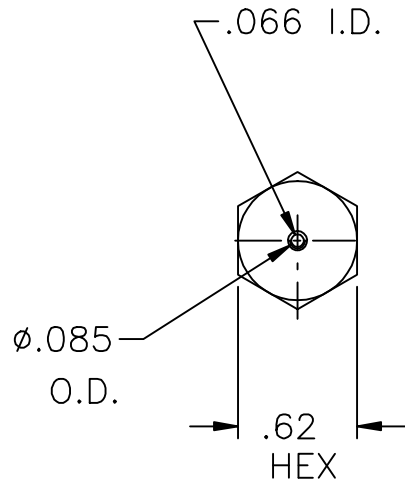

ATB 1068-ENV

**UNCONTROLLED DOCUMENT
WILL NOT BE UPDATED**

2. COLOR CODE: RED.

NOTES: 1. THIS IS AN AUTOCAD DRAWING, DO NOT CHANGE MANUALLY.

				<p>THESE DRAWINGS, SPECIFICATIONS OR OTHER DATA ARE AND REMAIN, THE PROPERTY OF ASTRO TOOL CORP. AND MUST BE RETURNED UPON REQUEST. THEY CONTAIN INFORMATION OWNED AND/OR DEVELOPED BY ASTRO AT ITS OWN PRIVATE EXPENSE AND MAY NOT BE USED, DUPLICATED OR DISCLOSED TO OTHERS, IN WHOLE OR IN PART FOR DESIGN, MANUFACTURE OR PROCUREMENT WITHOUT THE WRITTEN PERMISSION OF ASTRO TOOL CORP. EACH AND EVERY TIME.</p>	<p>SCALE: N.T.S.</p>	<p>UNLESS OTHERWISE SPECIFIED: DECIMALS: .XXX ± .005 .XX ± .010 .X ± .030 ANGLES: ± 1°</p>	 <p>21615 S.W. TUALATIN VALLEY HWY., BEAVERTON OR 97006</p>	CAGE 58164
A	NEW RELEASE.	DYO	10-15-13	MMK	<p>DWN BY: DYO</p>			<p>DESCRIPTION: ENVELOPE DRAWING: ATB 1068 INSERTION TOOL, 20 GAGE</p>
REV.	DESCRIPTION	BY	DATE	APR.	<p>DATE: 10-15-13</p>		<p>APPROVED:</p>	PART NO.