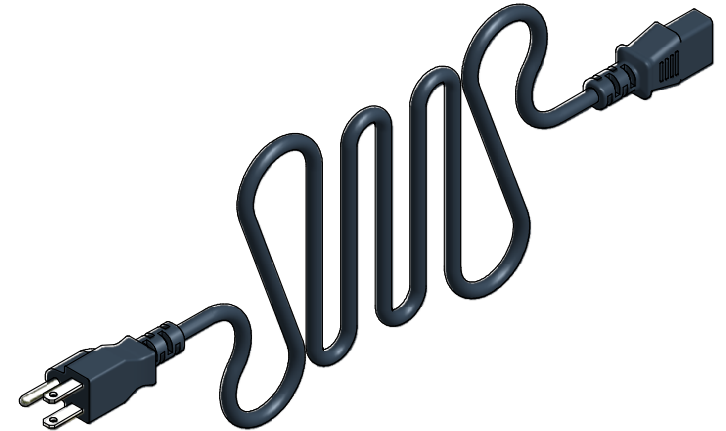

8 | 7 | 6 | 5 | 4 | 3 | 2 | 1

TOP VIEW

IEC PLUG

ISOMETRIC VIEW

SIDE VIEW

NA PLUG

1581C6NA
Rated - 10 Amps / 125 VAC
Standard - 18/3 SVT Cord
Molded Plug Ends With Strain Relief
6' Foot Cord Length

**HAMMOND
MANUFACTURING™**