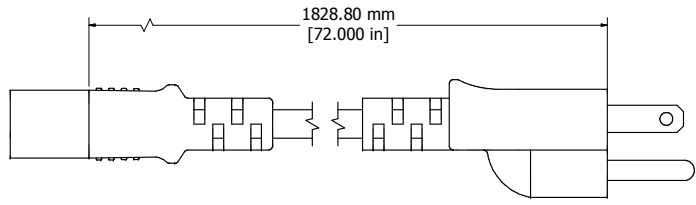

8 | 7 | 6 | 5 | 4 | 3 | 2 | 1

TOP VIEW

IEC PLUG

ISOMETRIC VIEW

SIDE VIEW

NA PLUG

1581C6NA
Rated - 10 Amps / 125 VAC
Standard - 18/3 SVT Cord
Molded Plug Ends With Strain Relief
6' Foot Cord Length

**HAMMOND
MANUFACTURING™**