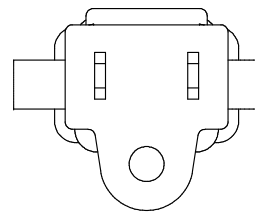

8 | 7 | 6 | 5 | 4 | 3 | 2 | 1

TOP VIEW

IEC PLUG

ISOMETRIC VIEW

SIDE VIEW

NA PLUG

1581C6NA
Rated - 10 Amps / 125 VAC
Standard - 18/3 SVT Cord
Molded Plug Ends With Strain Relief
6' Foot Cord Length

**HAMMOND
MANUFACTURING™**