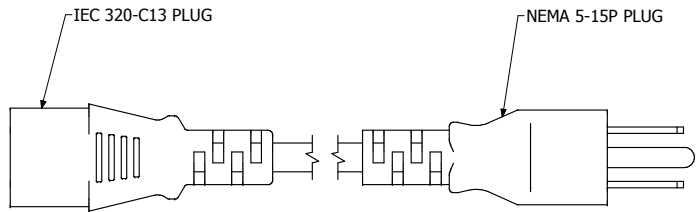

8 | 7 | 6 | 5 | 4 | 3 | 2 | 1

TOP VIEW

IEC PLUG

ISOMETRIC VIEW

SIDE VIEW

NA PLUG

1581C6NA
Rated - 10 Amps / 125 VAC
Standard - 18/3 SVT Cord
Molded Plug Ends With Strain Relief
6' Foot Cord Length

**HAMMOND
MANUFACTURING™**