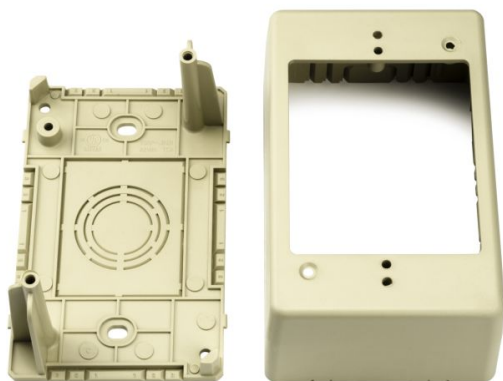

Specification Sheet

Part Number: TSRPI-JB2

Single Gang Junction Box, 2.77" Deep, PVC, Ivory, 1/bag

Article Number

250-60005

Type

TSRP-JB2

Color

Ivory (IV)

Features & Benefits

- Junction boxes can be used for electrical or data outlets.
- Fittings incorporate a minimum 1" bend radius per TIA/EIA 568-B and 569-A standards.
- Rubber-based foam tape adhesive with high ultimate bond strength, which conforms to any surface.

Quantity Per

EA

Product Description

HellermannTyton provides a complete line of raceway and fittings to manage connectivity requirements from the telecommunications room to the work area. Each size of raceway offers numerous fittings, offered in electrical ivory, white or office white, including TIA/EIA-568-B compliant 1" bend radius accessories which help ensure consistent data transmission performance of Category 6A, 6 and 5e communications systems.

Short Description	Single Gang Junction Box, 2.77" Deep, PVC, Ivory, 1/bag
Global Part Name	TSRP-JB2-PVC-BGE
Length L (Imperial)	4.75
Length L (Metric)	120.65
Width W (Imperial)	3.0
Width W (Metric)	76.2
Height H (Imperial)	2.0
Height H (Metric)	50.80
Material	Polyvinylchloride (PVC)
Material Shortcut	PVC
Halogen free	No
Reach Complaint(Article 33)	No
ROHS Complaint	Yes
UL Listed (US and Canada)	Yes