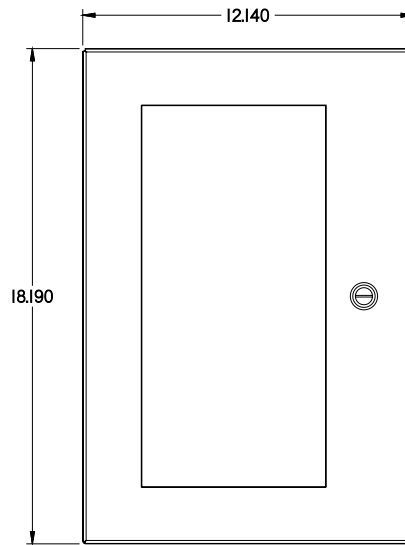

**PART No. 1481WDH2016**

for more information visit  
[www.hammfg.com](http://www.hammfg.com)

Data subject to change without notice

TOP VIEW

ISOMETRIC VIEW

BACK VIEW

LEFT SIDE VIEW

FRONT VIEW

RIGHT SIDE VIEW

BOTTOM VIEW