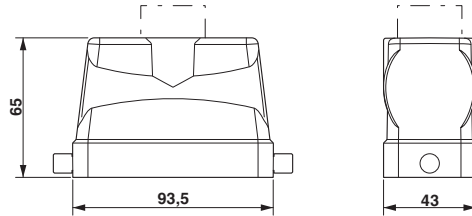

Technical data

Dimensions

Height	65 mm
Width	43 mm
Length	94 mm

Ambient conditions

Schutzart Gehäuse (IP)	IP65
Ambient temperature (operation)	-40 °C ... 125 °C

General

Note	For contact inserts HC-B16, BB32, D40, DD72, HS6, M, K
Design	B16
Housing type	Sleeve housings
Locking type	for single locking latch
No. of cable exits	1
Cable exit	Lateral
Screw connection	None
Type of the screw connection	1x M25

Metal screw connection up to 5 bar, thread length: 7 mm, cable diameter: 14 - 21 mm, WAF 34, screw connection: M25

Cable gland - HC-M-KV-M25(1ASI) - 1584020

Metal screw connection for an AS-Interface flat-ribbon conductor, thread type M25

Multiple screw connection

Cable gland - HC-M-KV-M25(1X10/1X11) - 1580228

Special cable screw connection M25, brass nickel-plated, grommet with 10 mm and 11 mm holes

Drawings

Housing - HC-B 16-TFL-N-O1STM25S - 1460102

Dimensioned drawing

Dimensional drawing