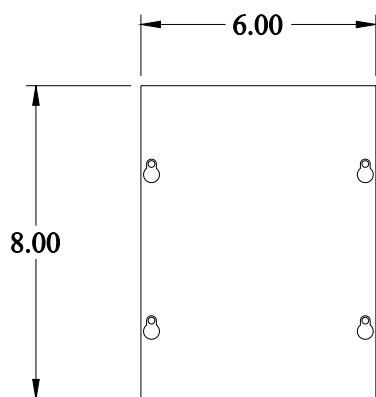

# PART No. CS863

for more information visit

[www.hammfg.com](http://www.hammfg.com)

Data subject to change without notice

Isometric drawing Not to Scale

TOP VIEW

ISOMETRIC VIEW

SIDE VIEW

FRONT VIEW

SIDE VIEW

BOTTOM VIEW