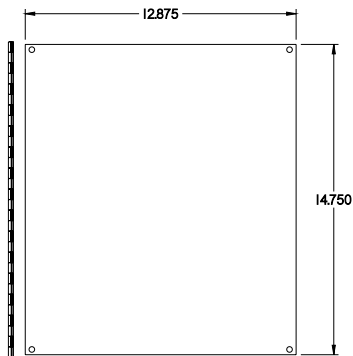

PART No. 1414PH08

for more information visit
www.hammfg.com

Data subject to change without notice

TOP VIEW

ISOMETRIC VIEW

BACK VIEW

LEFT SIDE VIEW

FRONT VIEW

RIGHT SIDE VIEW

INNER PANEL

BOTTOM VIEW