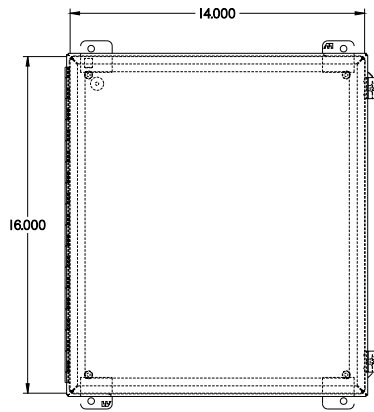

PART No. 1414PH08

for more information visit
www.hammfg.com

Data subject to change without notice

TOP VIEW

ISOMETRIC VIEW

BACK VIEW

LEFT SIDE VIEW

FRONT VIEW

RIGHT SIDE VIEW

INNER PANEL

BOTTOM VIEW