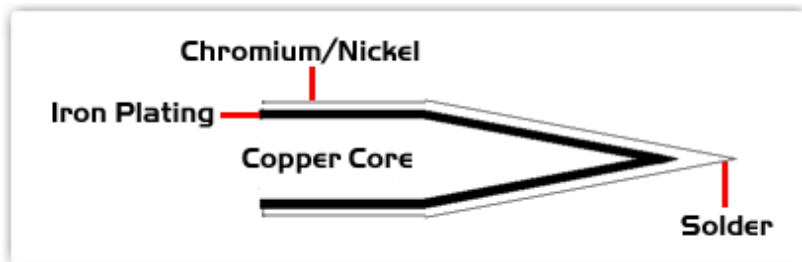

Material Composition

All components are RoHS compliant and Lead-Free.

¹ Easy Braid Co. tip cartridges will typically idle within a temperature range of +/-1.1°C. However, there is variation in idle temperature across tip geometries within an individual temperature series. Easy Braid Co. offers a wide variety of tip geometries from 0.25mm fine point tip to 5mm chisel. The length and geometry of a tip will have an influence on the tip idle temperature. To accurately measure idle temperature it will depend greatly on the measurement method, technique and equipment used. Two different methods or the use of alternative equipment will produce different test results.

² Please refer to <http://www.rohs.gov.uk> for details on RoHS Compliance.