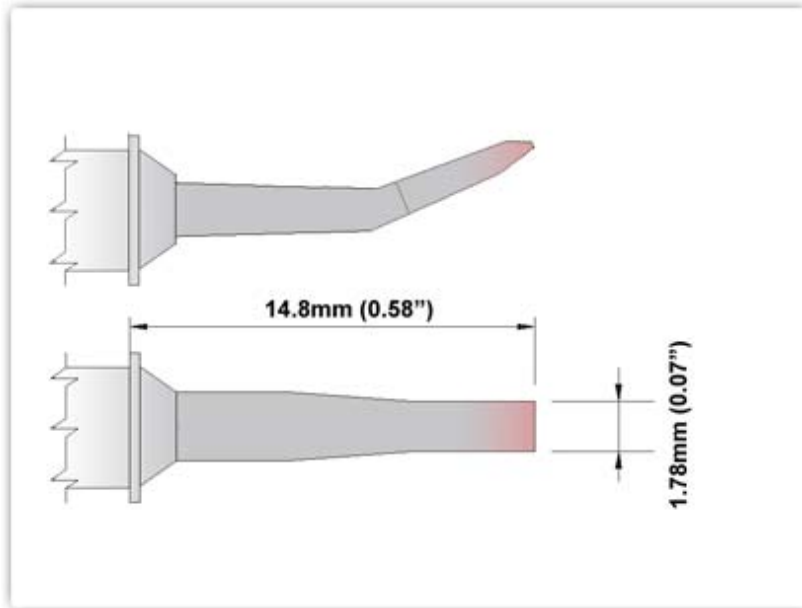

### Technical Specifications

#### EK60TZ018

*Tweezers Cartridge Pair - Long Reach Chisel 60° 1.78mm (0.07")*

Tip Style: Tweezers  
Tip Width: 1.78mm (0.07")  
Tip Length: 14.80mm (0.58")

600 Type Cartridge<sup>1</sup>: 325°C - 358°C

### Material Composition

**All components are RoHS compliant and Lead-Free.**

<sup>1</sup> Easy Braid Co. tip cartridges will typically idle within a temperature range of +/-1.1°C. However, there is variation in idle temperature across tip geometries within an individual temperature series. Easy Braid Co. offers a wide variety of tip geometries from 0.25mm fine point tip to 5mm chisel. The length and geometry of a tip will have an influence on the tip idle temperature. To accurately measure idle temperature it will depend greatly on the measurement method, technique and equipment used. Two different methods or the use of alternative equipment will produce different test results.