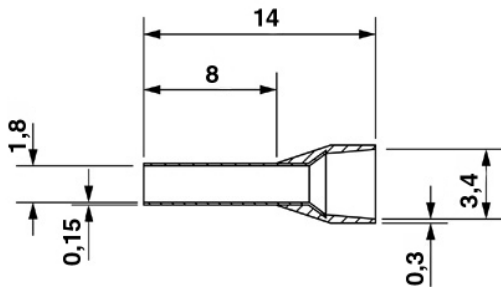

Ferrule diameter	1.8 mm
Insulating collar thickness	0.3 mm
Sleeve wall thickness	0.15 mm

Certificates / Approvals

Certification CSA, UCSA

Diagrams/Drawings

Dimensioned drawing