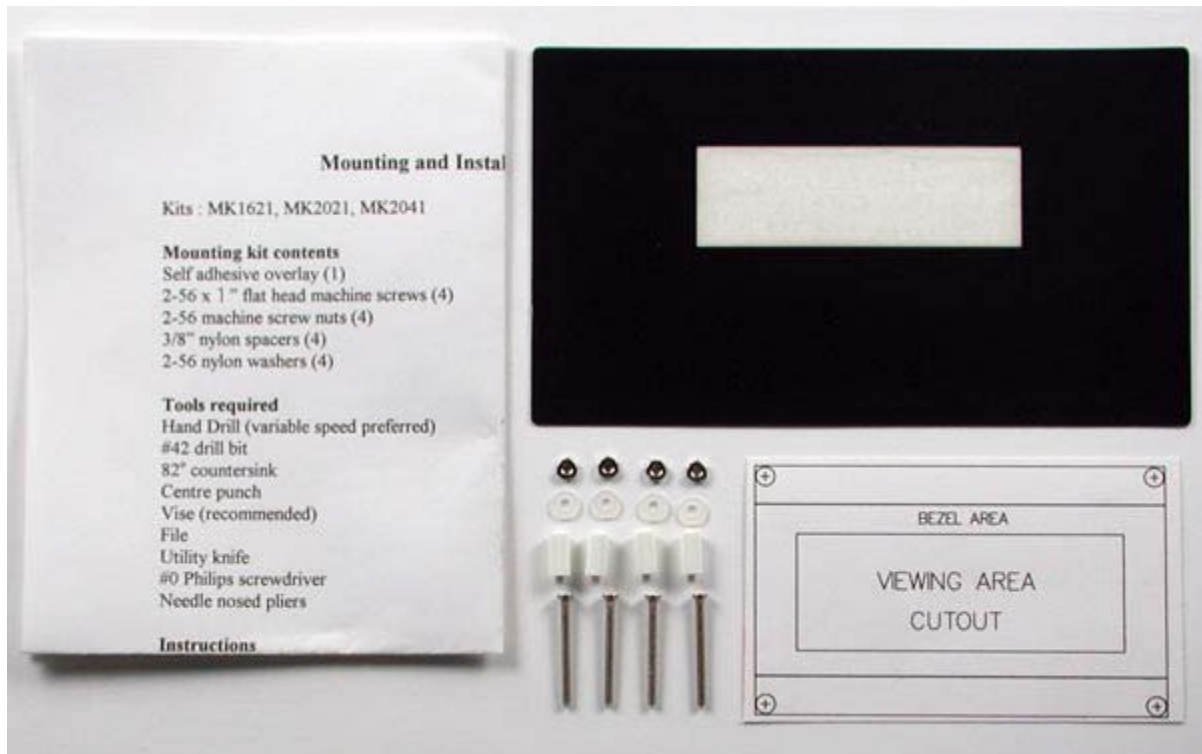

## MK2041-BK (Black Vinyl Overlay)

Mount a 20 character x 4 line display, Product # LK/ VK204-25, LK/ VK204-25-USB, GLK12232-25-FGW/WB (NOT -SM) just about anywhere with this kit. Place the self-adhesive overlay on the surface where you'd like to mount the display; use it as a guide for cutting out a window for the display and drilling holes for the mounting screws. Includes: Self-adhesive overlay, adhesive cut and drill guide,

(4 pieces) 2-56 x 1" flat head machine screws

(4 pieces) 2-56 machine screw nuts

(4 pieces) 3/8" nylon spacers

(4 pieces) 2-56 nylon washers

(1 piece) Self Adhesive Overlay

[https://www.matrixorbital.com/product\\_info.php?products\\_id=1136](https://www.matrixorbital.com/product_info.php?products_id=1136) 9-11-17