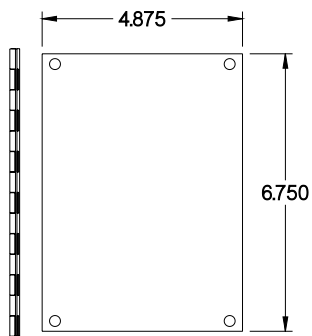

PART No. 1414N4PHS16G

for more information visit
www.hammfg.com

Data subject to change without notice

TOP VIEW

ISOMETRIC VIEW

BACK VIEW

LEFT SIDE VIEW

FRONT VIEW

RIGHT SIDE VIEW

INNER PANEL

BOTTOM VIEW