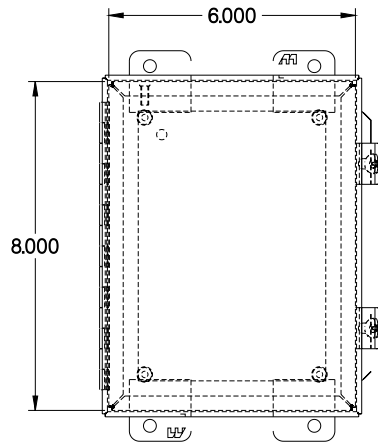

PART No. 1414N4PHS16G

for more information visit
www.hammfg.com

Data subject to change without notice

TOP VIEW

ISOMETRIC VIEW

BACK VIEW

LEFT SIDE VIEW

FRONT VIEW

RIGHT SIDE VIEW

INNER PANEL

BOTTOM VIEW