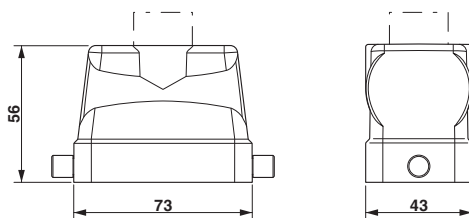

#### Dimensions

Height	56 mm
Width	43 mm
Length	73 mm

Metal screw connection up to 5 bar, thread length: 6 mm, cable diameter: 11 - 16 mm, WAF 27, screw connection: M20

Cable gland - HC-M-KV-M20(1ASI) - 1584017

Metal screw connection for an AS-Interface flat-ribbon conductor, thread type M20

### Drawings

Dimensioned drawing

Dimensional drawing