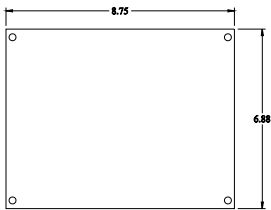

PART No. 1485BJ

for more information visit
www.hammfg.com

Data subject to change without notice

Isometric drawing Not to Scale

ISOMETRIC VIEW

TOP VIEW

INNER PANEL

BACK VIEW

SIDE VIEW

FRONT VIEW

SIDE VIEW

BOTTOM VIEW