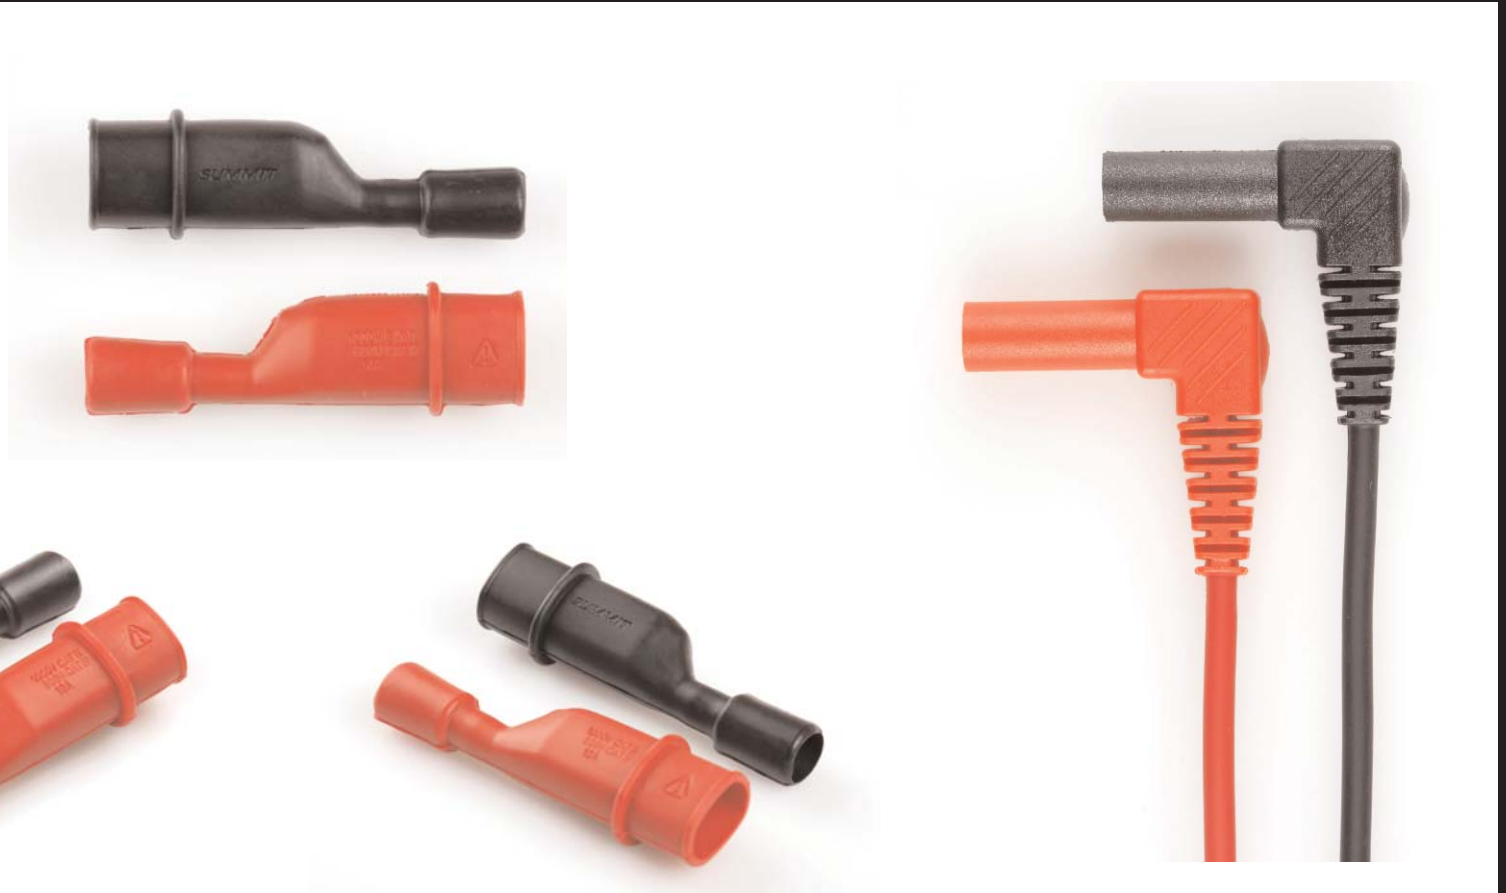

## A085

Test leads with threaded tips and screw on Alligator clips

### Dimensions

Lead Length: 47.24 inches  
(1200mm)

Prod Length: 0.635 inches  
(16.13mm)

Jaw Opening: 0.445 inches  
(alligator clips) (11.30mm)

### Type

4mm fixed right angle  
male banana plug