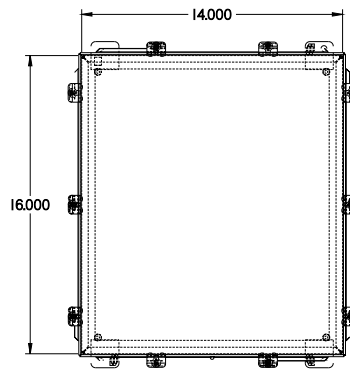

PART No. 1414N4O10

for more information visit
www.hammfg.com

Data subject to change without notice

TOP VIEW

ISOMETRIC VIEW

BACK VIEW

LEFT SIDE VIEW

FRONT VIEW

RIGHT SIDE VIEW

INNER PANEL

BOTTOM VIEW