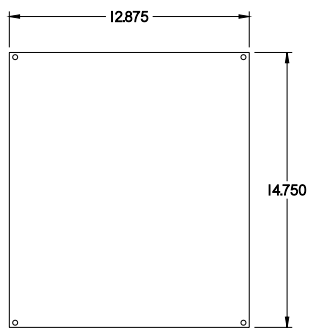

PART No. 1414N4O10

for more information visit
www.hammfg.com

Data subject to change without notice

TOP VIEW

ISOMETRIC VIEW

BACK VIEW

LEFT SIDE VIEW

FRONT VIEW

RIGHT SIDE VIEW

INNER PANEL

BOTTOM VIEW