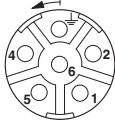

Cable plug in molded plastic - K-5E - OE/5,0-C03/M23 F8 - 1620397

Schematic diagram

Connector pin assignment

Dimensional drawing