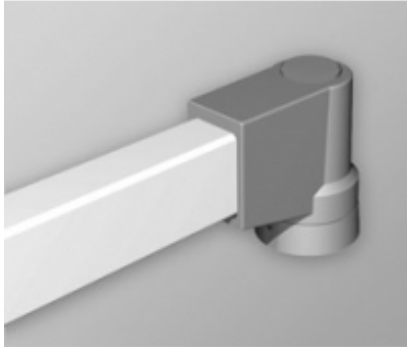

Tara Plus Elbow Coupling *TPSSEC Series*

- Attaches to enclosure.
- Accepts 60x40mm rectangular tube parallel to enclosure top/bottom.
- Die-cast Aluminum G Al Si 12.
- Adjustable torque resistance.
- Rotates 300°.
- Accessible from the top.