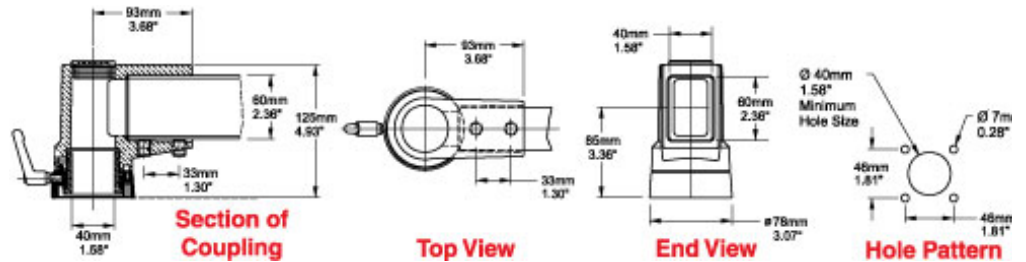

Tara Plus Elbow Coupling *TPSSEC Series*

- Attaches to enclosure.
- Accepts 60x40mm rectangular tube parallel to enclosure top/bottom.
- Die-cast Aluminum G Al Si 12.
- Adjustable torque resistance.
- Rotates 300°.
- Accessible from the top.