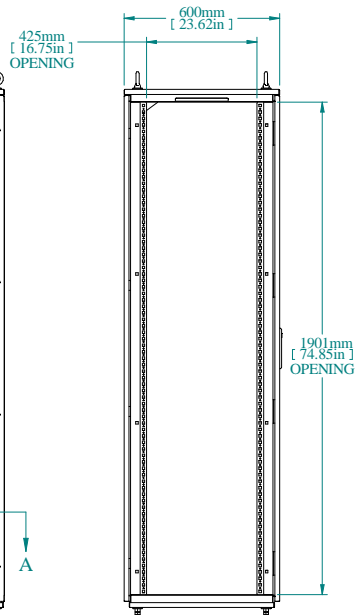

SECTION A-A

TOP VIEW

REAR VIEW

L.S. VIEW

FRONT VIEW

FRONT VIEW DOOR REMOVED

INNER PANEL

BOTTOM VIEW

PART NUMBERS	
HFMD2086	PAINTED TEXTURED GRAY RAL 7035

NOTES
Welded Assembly See Hammond Website for Additional Accessories

Data subject to change without notice. Isometric drawing not to scale.

**HAMMOND  
MANUFACTURING™**