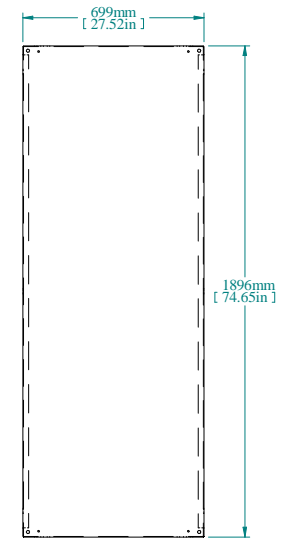

SECTION A-A

TOP VIEW

REAR VIEW

L.S. VIEW

FRONT VIEW

FRONT VIEW DOOR REMOVED

INNER PANEL

BOTTOM VIEW

PART NUMBERS	
HFMD2086	PAINTED TEXTURED GRAY RAL 7035

NOTES
Welded Assembly See Hammond Website for Additional Accessories

Data subject to change without notice. Isometric drawing not to scale.

**HAMMOND  
MANUFACTURING™**