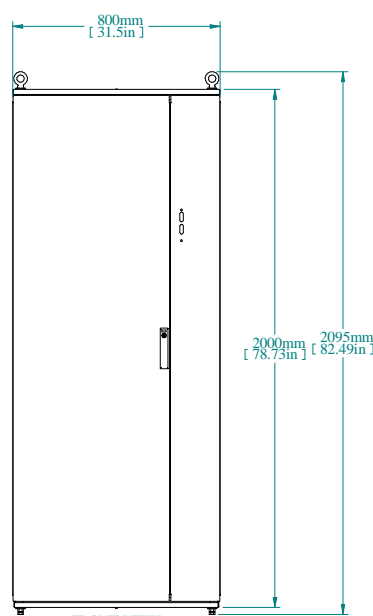

SECTION A-A

TOP VIEW

REAR VIEW

L.S. VIEW

FRONT VIEW

FRONT VIEW DOOR REMOVED

INNER PANEL

BOTTOM VIEW

PART NUMBERS	
HFMD2086	PAINTED TEXTURED GRAY RAL 7035

NOTES
Welded Assembly See Hammond Website for Additional Accessories

Data subject to change without notice. Isometric drawing not to scale.

**HAMMOND  
MANUFACTURING™**