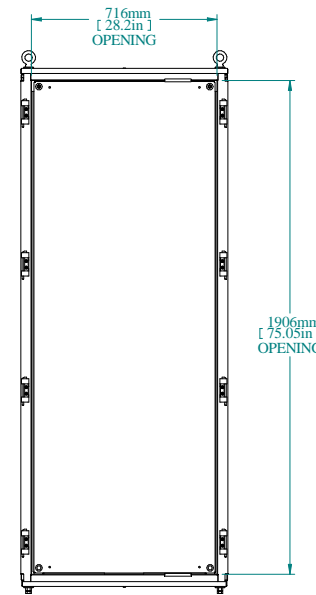

SECTION A-A

TOP VIEW

REAR VIEW

L.S. VIEW

FRONT VIEW

FRONT VIEW DOOR REMOVED

INNER PANEL

BOTTOM VIEW

PART NUMBERS	
HFMD2086	PAINTED TEXTURED GRAY RAL 7035

NOTES
Welded Assembly See Hammond Website for Additional Accessories

Data subject to change without notice. Isometric drawing not to scale.

**HAMMOND  
MANUFACTURING™**