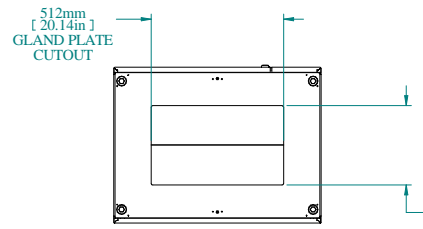

SECTION A-A

TOP VIEW

REAR VIEW

L.S. VIEW

FRONT VIEW

FRONT VIEW DOOR REMOVED

INNER PANEL

BOTTOM VIEW

PART NUMBERS	
HFMD2086	PAINTED TEXTURED GRAY RAL 7035

NOTES
Welded Assembly See Hammond Website for Additional Accessories

Data subject to change without notice. Isometric drawing not to scale.

**HAMMOND  
MANUFACTURING™**