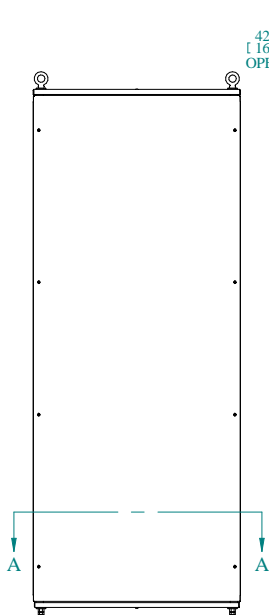

SECTION A-A

TOP VIEW

REAR VIEW

L.S. VIEW

FRONT VIEW

FRONT VIEW DOOR REMOVED

INNER PANEL

BOTTOM VIEW

PART NUMBERS	
HFMD2086	PAINTED TEXTURED GRAY RAL 7035

NOTES
Welded Assembly See Hammond Website for Additional Accessories

Data subject to change without notice. Isometric drawing not to scale.

**HAMMOND  
MANUFACTURING™**