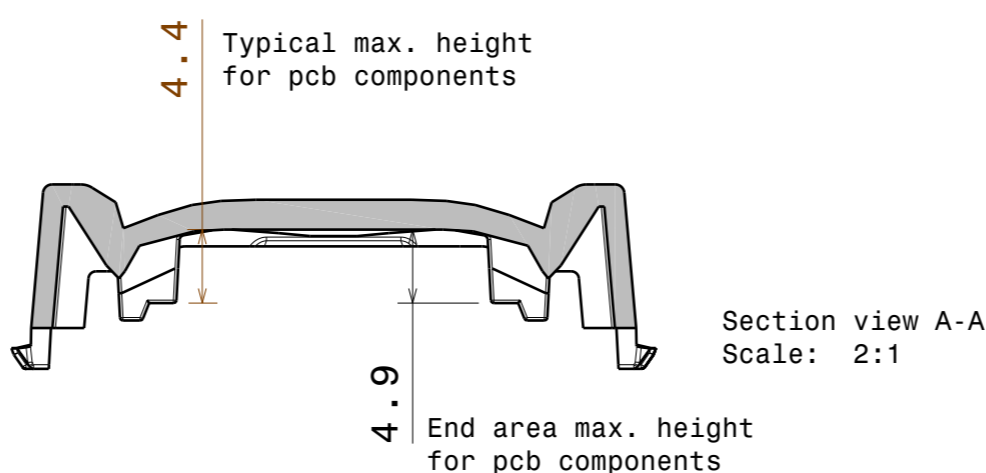

H G F E D C B A

INDEX	PART NO	DESCRIPTION	MATERIAL	COLOUR
1	F15523	LINNEA-90	PC	Clear

**LEDiL** LediL Oy  
 Salorankatu 10  
 FIN 24240 SALO  
 Finland

Tolerances if not otherwise shown  
 According to DIN ISO 2768-1  
 Linear measures:  
 Up to 30mm class M, otherwise class C.  
 According to DIN ISO 2768-2  
 Form and position: class L

THIRD ANGLE PROJECTION:

This drawing is the property of LEDiL Oy. It may not be reproduced, copied or communicated without a written agreement with LEDiL Oy.

DRAWING TITLE  
**F15523\_LINNEA-90**

SIZE	PART NUMBER		
<b>A3</b>	<b>F15523</b>		

SCALE	1:1	WEIGHT	33,4g	SHEET	1/1
-------	-----	--------	-------	-------	-----

H G B A