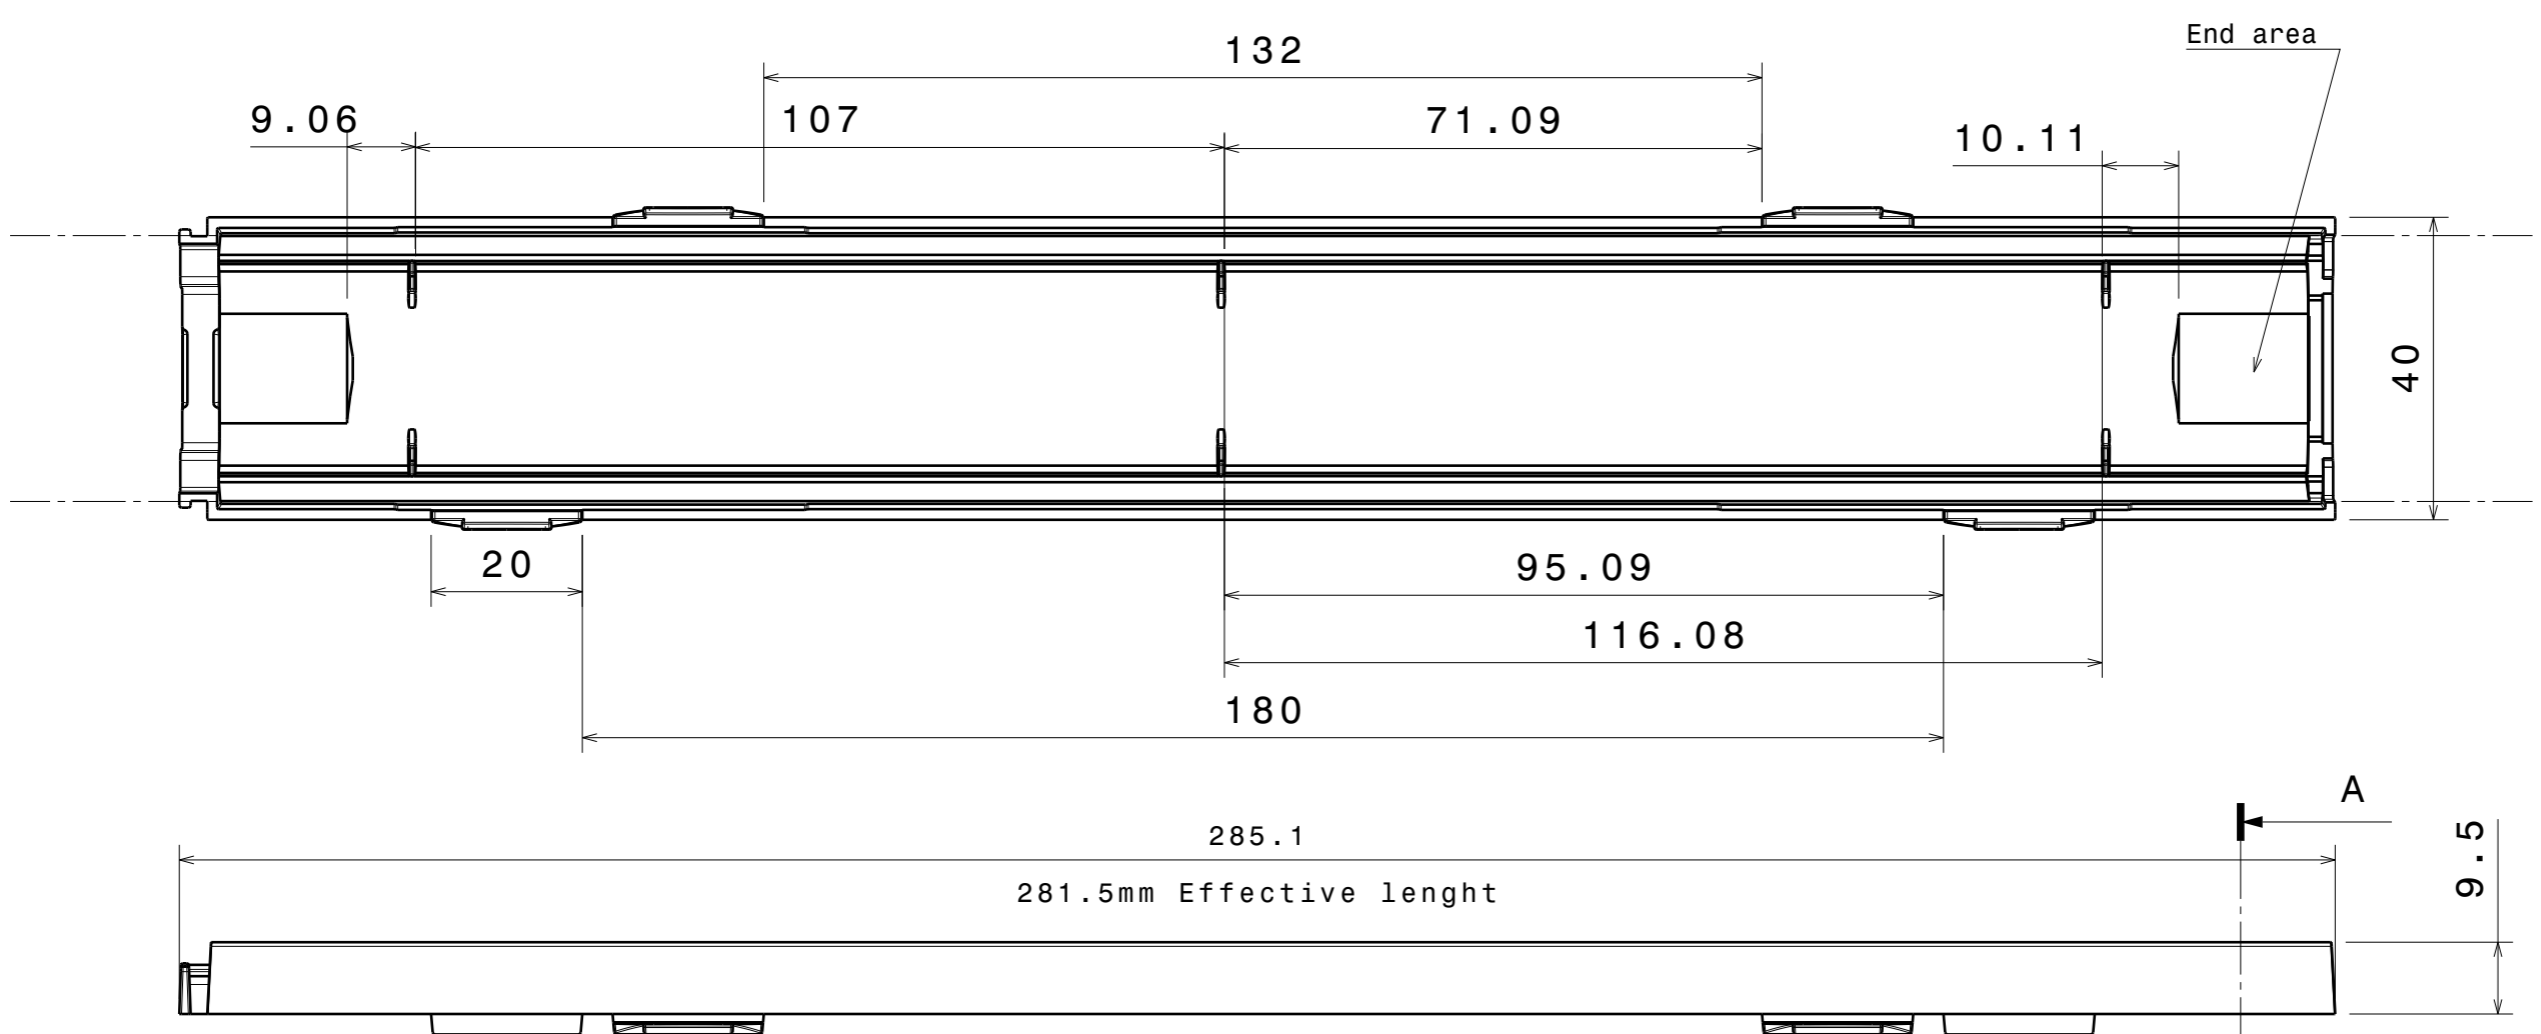

H G F E D C B A

INDEX	PART NO	DESCRIPTION	MATERIAL	COLOUR
1	F15523	LINNEA-90	PC	Clear

**LEDiL** LediL Oy  
 Salorankatu 10  
 FIN 24240 SALO  
 Finland

Tolerances if not otherwise shown  
 According to DIN ISO 2768-1  
 Linear measures:  
 Up to 30mm class M, otherwise class C.  
 According to DIN ISO 2768-2  
 Form and position: class L

THIRD ANGLE PROJECTION:

This drawing is the property of LEDiL Oy. It may not be reproduced, copied or communicated without a written agreement with LEDiL Oy.

DRAWING TITLE  
**F15523\_LINNEA-90**

SIZE	PART NUMBER		
<b>A3</b>	<b>F15523</b>		

SCALE	1:1	WEIGHT	33,4g	SHEET	1/1
-------	-----	--------	-------	-------	-----

H G B A