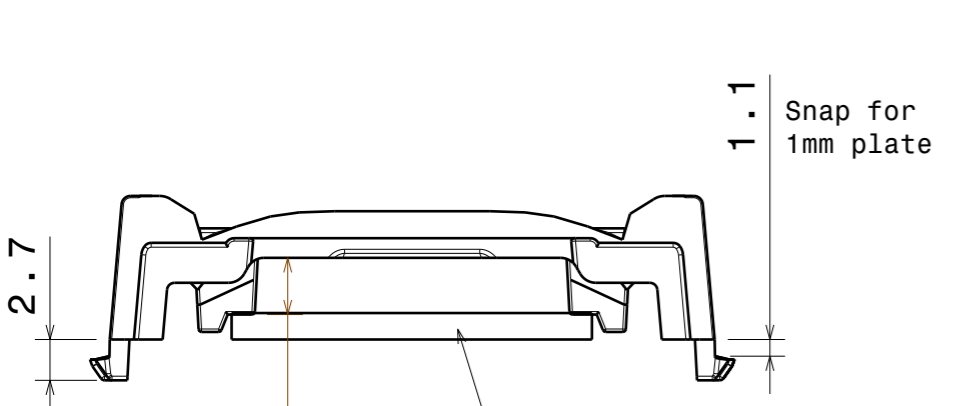

H G F E D C B A

INDEX	PART NO	DESCRIPTION	MATERIAL	COLOUR
1	F15523	LINNEA-90	PC	Clear

**LEDiL** LediL Oy  
 Salorankatu 10  
 FIN 24240 SALO  
 Finland

Tolerances if not otherwise shown  
 According to DIN ISO 2768-1  
 Linear measures:  
 Up to 30mm class M, otherwise class C.  
 According to DIN ISO 2768-2  
 Form and position: class L

THIRD ANGLE PROJECTION:

This drawing is the property of LEDiL Oy. It may not be reproduced, copied or communicated without a written agreement with LEDiL Oy.

DRAWING TITLE  
**F15523\_LINNEA-90**

SIZE	PART NUMBER		
<b>A3</b>	<b>F15523</b>		

SCALE	1:1	WEIGHT	33,4g	SHEET	1/1
-------	-----	--------	-------	-------	-----

H G B A