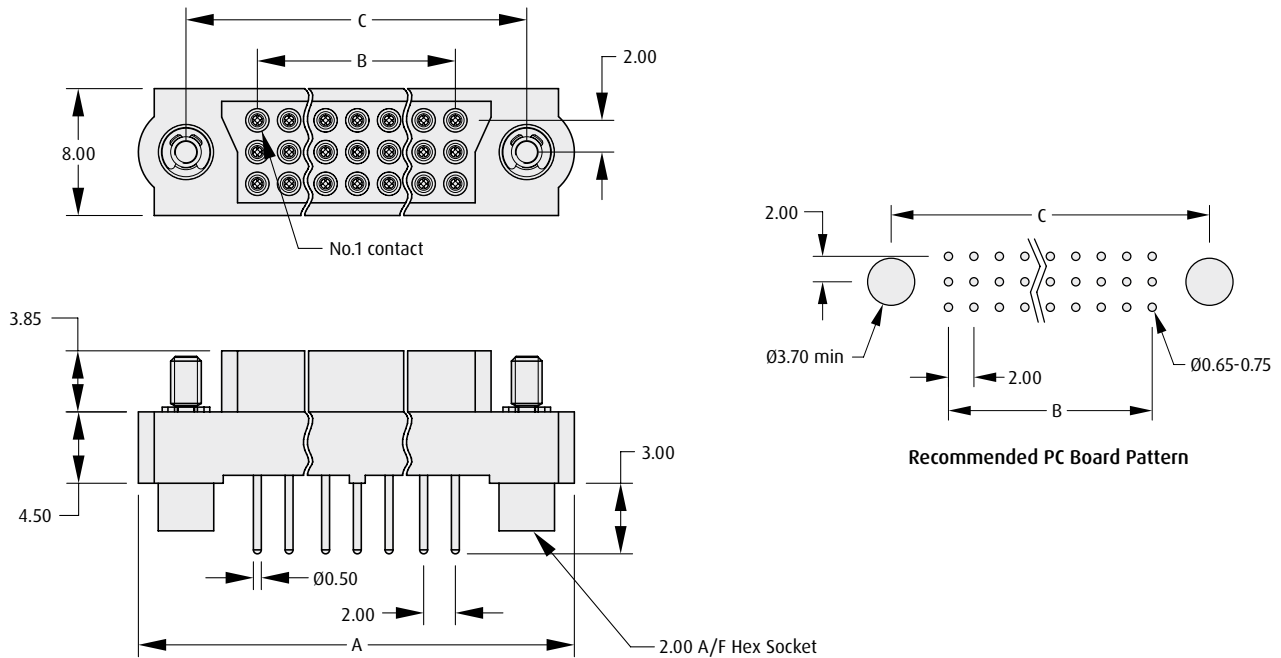

REVERSE FIX

CALCULATION

A	$B + 15$
B	$(\text{Total no. of contacts} - 3) \times 2/3$
C	$B + 9$