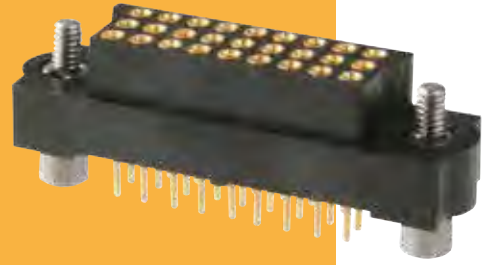

# Datamate J-Tek 3-Row Connectors

## Female Vertical PC Tail

- ❖ Low-force 4-finger Beryllium Copper contact clip.
- ❖ Fully shrouded contacts.
- ❖ Polarised mouldings.
- ❖ All contacts are gold finish for full RoHS compliance.
- ❖ Mates with all Datamate 3-Row male connectors with compatible jackscrews.