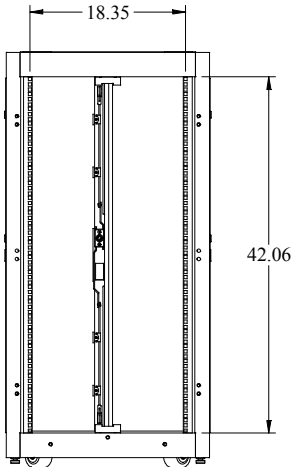

**PART No. DC1004224**  
 for more information visit  
[www.hammondmfg.com](http://www.hammondmfg.com)  
 Data subject to change without notice  
 Isometric drawing Not to Scale

TOP VIEW

FRONT DOOR REMOVED

FRONT VIEW

RIGHT SIDE VIEW

BACK VIEW

BOTTOM VIEW