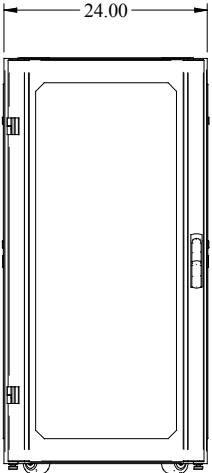

**PART No. DC1004224**  
 for more information visit  
[www.hammondmfg.com](http://www.hammondmfg.com)  
 Data subject to change without notice  
 Isometric drawing Not to Scale

TOP VIEW

FRONT DOOR REMOVED

FRONT VIEW

RIGHT SIDE VIEW

BACK VIEW

BOTTOM VIEW