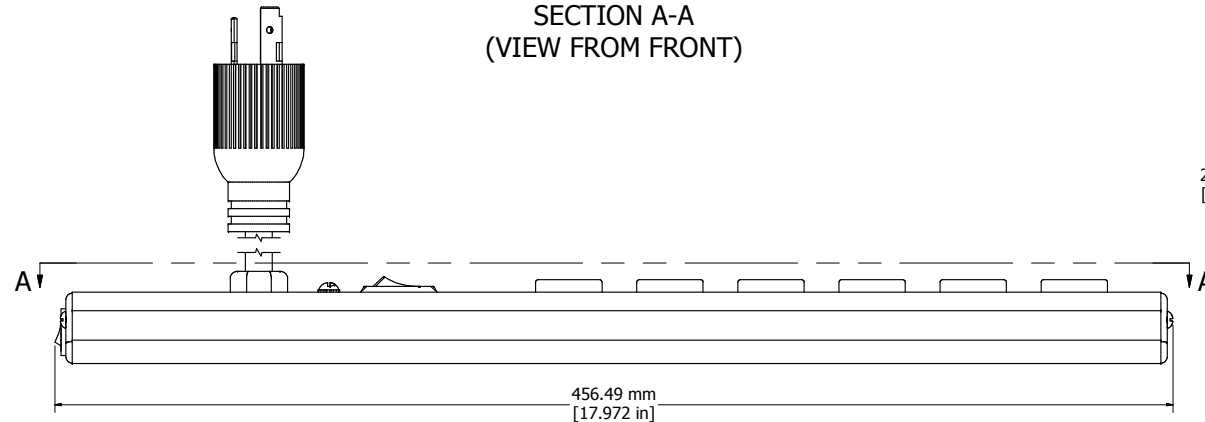

SECTION A-A
(VIEW FROM FRONT)

ASSEMBLY - VIEW FROM SIDE

ISOMETRIC VIEW

ASSEMBLY - VIEW FROM END

1589H18C1
Finish - Case - Anodized Aluminum Extrusion
Ends - ABS Plastic
Rated - 125 VAC, 60 Hz, 20 Amps
Approvals - CSA Certified Standards C22.2 (No. 21-95, 42-99) - UL Listed Standard UL1363
Cord Length
1589H18C1 - 6' Foot Twist Power Cord (NEMA L5-20P)
1589H18D1 - 15' Foot Twist Power Cord (NEMA L5-20P)
Accessories Included
Mounting Bracket Kit with Hardware