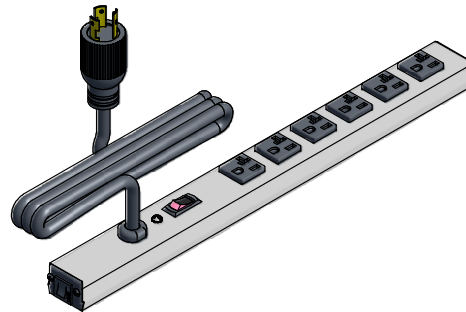

SECTION A-A
(VIEW FROM FRONT)

ASSEMBLY - VIEW FROM SIDE

ISOMETRIC VIEW

ASSEMBLY - VIEW FROM END

1589H18C1
Finish - Case - Anodized Aluminum Extrusion
Ends - ABS Plastic
Rated - 125 VAC, 60 Hz, 20 Amps
Approvals - CSA Certified Standards C22.2 (No. 21-95, 42-99) - UL Listed Standard UL1363
Cord Length
1589H18C1 - 6' Foot Twist Power Cord (NEMA L5-20P)
1589H18D1 - 15' Foot Twist Power Cord (NEMA L5-20P)
Accessories Included
Mounting Bracket Kit with Hardware