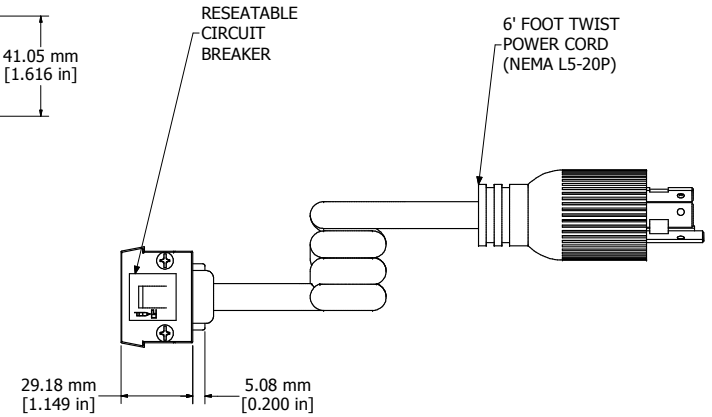

SECTION A-A
(VIEW FROM FRONT)

ASSEMBLY - VIEW FROM SIDE

ISOMETRIC VIEW

ASSEMBLY - VIEW FROM END

1589H18C1
Finish - Case - Anodized Aluminum Extrusion
Ends - ABS Plastic
Rated - 125 VAC, 60 Hz, 20 Amps
Approvals - CSA Certified Standards C22.2 (No. 21-95, 42-99) - UL Listed Standard UL1363
Cord Length
1589H18C1 - 6' Foot Twist Power Cord (NEMA L5-20P)
1589H18D1 - 15' Foot Twist Power Cord (NEMA L5-20P)
Accessories Included
Mounting Bracket Kit with Hardware