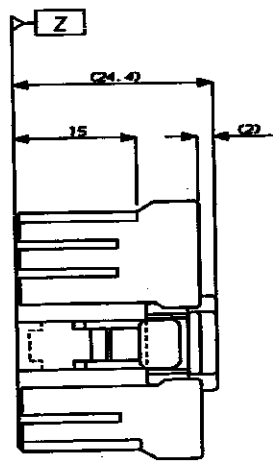

NUMBER C-176118
METRIC
SYMBOL PROJECTION

DEPT5270-E23032-U.NLC-HK2-S.12P-C-C-176118
DIMENSIONS IN MILLIMETERS. DO NOT SCALE PRINT

注：
 △Z面より 2mmの範囲で測定
 △プラグハウジングと所定の導線を挿入して使用できること
 3 内蔵するリセパクトルコンタクトは型番173630, 173631
 4 製品規格：100-5312

NOTE：
 △ TO BE MEASURED BETWEEN Z AND 2
 △ TO BE MATE WITH CAP MSG SMOOTHLY
 3 APPLIED CONTACT, P/N 173630 AND 173631
 4 PRODUCT SPEC. NO. : 100-5312

12Pプラグハウジング (CORANED)	12Pプラグハウジング (12Pos. PLUS HOUSING)	176116-8
12Pプラグハウジング (GRAY)	12Pプラグハウジング (12Pos. PLUS HOUSING)	176116-6
12Pプラグハウジング (BLACK)	12Pプラグハウジング (12Pos. PLUS HOUSING)	176116-5
色 (COLOR)	名称 (NAME)	型番 (PART NUMBER)

Copyright ©1980 AMP CORP. LTD. ALL RIGHTS RESERVED.		Copyright ©1980 AMP CORP. LTD. ALL RIGHTS RESERVED.		AMP Tokyo, Japan	
DESIGNATION (CASE NAME)	REV. (CASE)	DESIGN/TEMPERATURE (CASE)	REV. (CASE)	AS REQ. (CASE)	OTHER (CASE)
DESIGN MATERIALS	REV. (CASE)	DESIGN COLOR	REV. (CASE)	AS REQ. (CASE)	OTHER (CASE)
PBT		SEE TABLE		12Pプラグハウジング I/O コネクタ HK-II .070シリーズ (COTOSERIES MULTICOLOR I/O CONN. HK-II 12Pos. PLUS HOUSING.)	
REV. (CASE)	DATE	DESIGNER	DATE	SIZE (LOC)	REV. (CASE)
A	J-0014	YK	12/23/80	A3 J	C-176118
O	J-12095	YK	12/23/80	PLK (SCALE)	REV. A
LTR	WORK REVISION RECORD	DR	CHK DATE	2-1	SHEET 1 OF 1