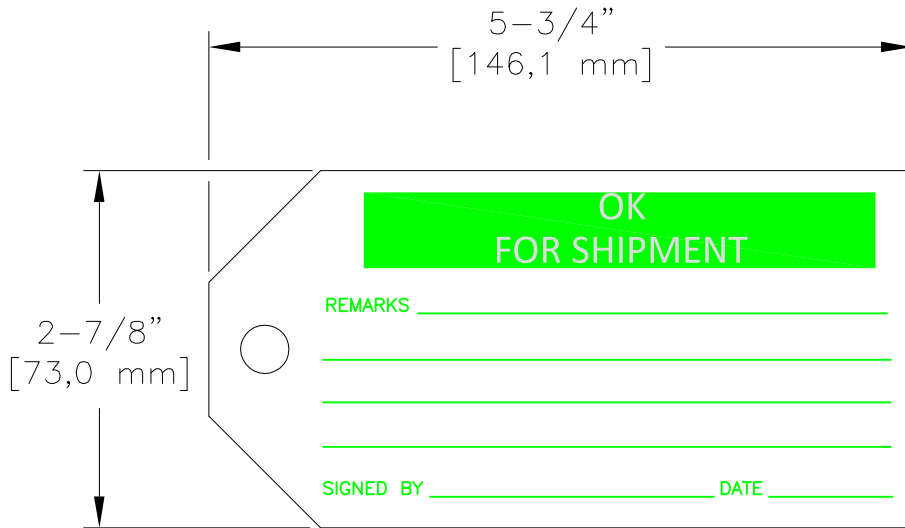

LOC	DIST	REVISIONS					
—	—	P	LTR	DESCRIPTION	DATE	DWN	APVD
		A		NEW DRAWING	08MAR2016	KR	KM

LABEL VIEW

QTY: 100 TAGS  
FOR INDOOR USE ONLY

MATERIAL	PAPERBOARD
PRINT COLOURS	1 COLOUR PRINT IN GREEN
BACKGROUND COLOURS	WHITE

THIS DRAWING IS UNPUBLISHED. BY - ALL RIGHTS RESERVED. © COPYRIGHT

DIMENSIONS: INCHES [mm]	DWN K. RAGHAVENDRA 08MAR2016	MATERIAL	FINISH		
	CHK K. MUNZ 08MAR2016	 TE Connectivity			
TOLERANCES UNLESS OTHERWISE SPECIFIED: 0 PLC ± - 1 PLC ± .1 2 PLC ± .050 3 PLC ± .020 4 PLC ± 1/8" ANGLES ± -	APVD K. MUNZ 08MAR2016				NAME QMT102 PAPERBOARD TAGS
	PRODUCT SPEC	SIZE	CAGE CODE	DRAWING NO	RESTRICTED TO
	APPLICATION SPEC	A4	00779	C-1878677-2	—
	WEIGHT	CUSTOMER DRAWING		SCALE	SHEET
				NTS	1 OF 1
				REV	A