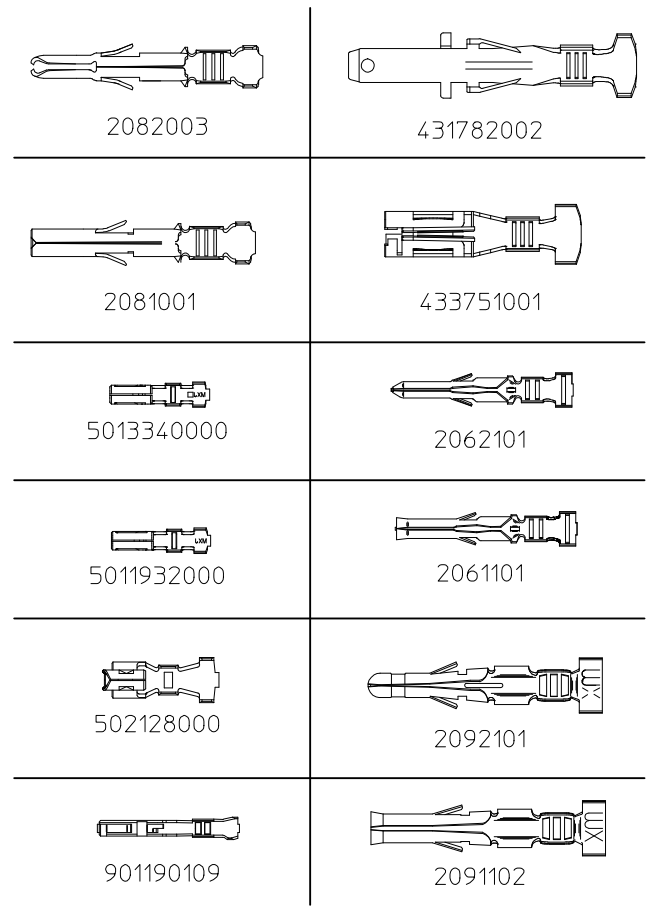

6

5

4

3

2

1

7 6 5 4 3 2 1

MATERIAL NO.	TITLE	L(mm)	ITEM	DESCRIPTION	Q'TY
688014038	MLX Female 150mm cable	150	A	TERMINAL 14-20AWG 02081001	2
			B	WIRE UL1061 18AWG BLACK	A/R
688014039	MLX Female 300mm cable	300	A	TERMINAL 14-20AWG 02081001	2
			B	WIRE UL1061 18AWG BLACK	A/R
688014042	Picoclasp Single row 150mm cable	150	A	TERMINAL 28-32AWG 5013340000	2
			B	WIRE UL1061 28AWG BLACK	A/R
688014043	Picoclasp Single row 300mm cable	300	A	TERMINAL 28-32AWG 5013340000	2
			B	WIRE UL1061 28AWG BLACK	A/R
688014040	Picoclasp Dual row 150mm cable	150	A	TERMINAL 28-32AWG 5011932000	2
			B	WIRE UL1061 28AWG BLACK	A/R
688014041	Picoclasp Dual row 300mm cable	300	A	TERMINAL 28-32AWG 5011932000	2
			B	WIRE UL1061 28AWG BLACK	A/R
688014052	Sabre Female 150mm cable	150	A	TERMINAL 14-16AWG 433751001	2
			B	WIRE UL1061 16AWG BLACK	A/R
688014053	Sabre Female 300mm cable	300	A	TERMINAL 14-16AWG 433751001	2
			B	WIRE UL1061 16AWG BLACK	A/R
688014050	Sabre Male 150mm cable	150	A	TERMINAL 14-16AWG 431782002	2
			B	WIRE UL1061 16AWG BLACK	A/R
688014051	Sabre Male 300mm cable	300	A	TERMINAL 14-16AWG 431782002	2
			B	WIRE UL1061 16AWG BLACK	A/R
688014044	Sherlock Female 150mm cable	150	A	TERMINAL 24-30AWG 502128000	2
			B	WIRE UL1061 26AWG BLACK	A/R
688014045	Sherlock Female 300mm cable	300	A	TERMINAL 24-30AWG 502128000	2
			B	WIRE UL1061 26AWG BLACK	A/R