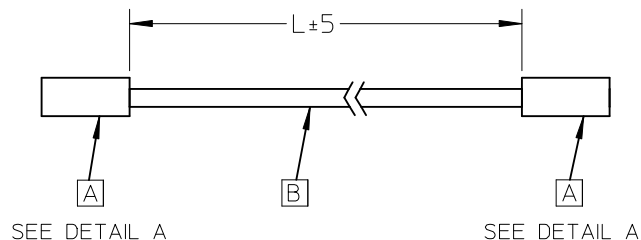

EC NO	DATE	REV	DESCRIPTION	CHANGER
	13.11.15	A	INITIAL RELEASE.	Andrew
CY15-6943	15.06.10	B	CHG 5011932000 TO 5011933000 FOR 688014040&688014041	Andrew

MATERIAL NO.	TITLE	L(mm)	ITEM	DESCRIPTION	Q'TY
688014059	.093" Male 300mm cable	300	A	TERMINAL 14-20AWG 02092101	2
			B	WIRE UL1061 18AWG BLACK	A/R
688014058	.093" Male 150mm cable	150	A	TERMINAL 14-20AWG 02092101	2
			B	WIRE UL1061 18AWG BLACK	A/R
688014061	.093" Female 300mm cable	300	A	TERMINAL 14-20AWG 02091102	2
			B	WIRE UL1061 18AWG BLACK	A/R
688014060	.093" Female 150mm cable	150	A	TERMINAL 14-20AWG 02091102	2
			B	WIRE UL1061 18AWG BLACK	A/R
688014055	.062" Male 300mm cable	300	A	TERMINAL 18-24AWG 02062101	2
			B	WIRE UL1061 22AWG BLACK	A/R
688014054	.062" Male 150mm cable	150	A	TERMINAL 18-24AWG 02062101	2
			B	WIRE UL1061 22AWG BLACK	A/R
688014057	.062" Female 300mm cable	300	A	TERMINAL 18-24AWG 02061101	2
			B	WIRE UL1061 22AWG BLACK	A/R
688014056	.062" Female 150mm cable	150	A	TERMINAL 18-24AWG 02061101	2
			B	WIRE UL1061 22AWG BLACK	A/R
688014037	MLX Male 300mm cable	300	A	TERMINAL 14-20AWG 02082003	2
			B	WIRE UL1061 18AWG BLACK	A/R
688014036	MLX Male 150mm cable	150	A	TERMINAL 14-20AWG 02082003	2
			B	WIRE UL1061 18AWG BLACK	A/R
688014048	C-Grid III Female 150mm cable	150	A	TERMINAL 22-24AWG 901190109	2
			B	WIRE UL1061 22AWG BLACK	A/R
688014049	C-Grid III Female 300mm cable	300	A	TERMINAL 22-24AWG 901190109	2
			B	WIRE UL1061 22AWG BLACK	A/R
688014046	Duraclick Female 150mm cable	150	A	TERMINAL 24-30AWG 502128000	2
			B	WIRE UL1061 26AWG BLACK	A/R
688014047	Duraclick Female 300mm cable	300	A	TERMINAL 24-30AWG 502128000	2
			B	WIRE UL1061 26AWG BLACK	A/R