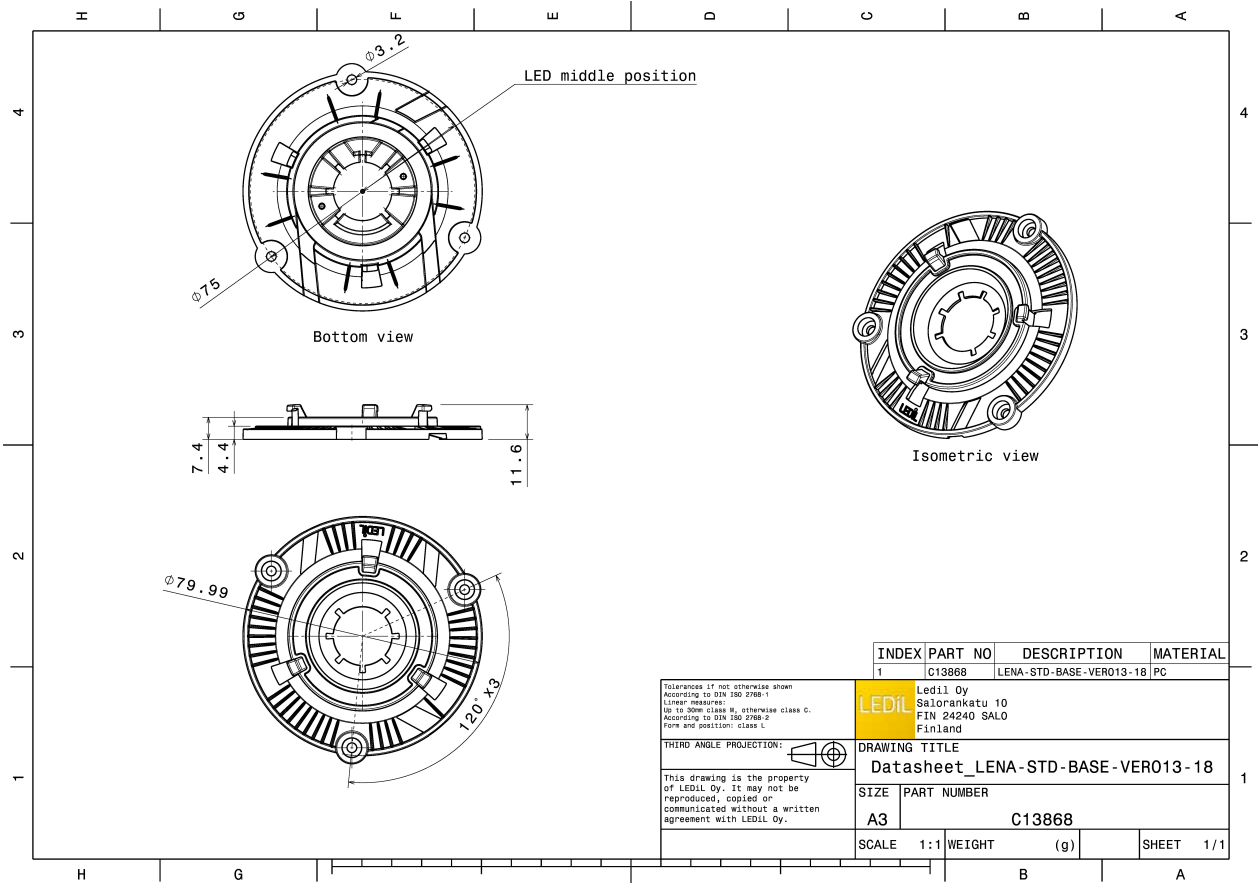

LENA-STD-BASE-VERO13-18

Basepart for LENA and LENINA reflectors.
Compatible with Bridgelux VERO13 and VERO18.

TECHNICAL SPECIFICATIONS:

Dimensions	Ø 80 mm
Height	11.6 mm
Fastening	screw
Colour	white
Box size	270 x 180 x 115 mm
Box weight	1.4 kg
Quantity in Box	60 pcs
ROHS compliant	yes ⓘ

MATERIAL SPECIFICATIONS:

Component	Type	Material	Colour
LENA-STD-BASE-VERO13-18	Base part	PC	white

GENERAL INFORMATION:

NOTE: The typical beam angle will be changed by different color, chip size and chip position tolerance. The typical total beam angle is the full angle measured where the luminous intensity is half of the peak value.