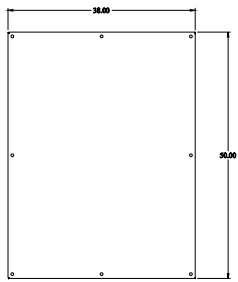

PART No. 1422A8F

for more information visit
www.hammfg.com

Data subject to change without notice

Isometric drawing Not to Scale

ISOMETRIC VIEW

TOP VIEW

INNER PANEL

BACK SIDE VIEW

LEFT SIDE VIEW

FRONT VIEW

RIGHT SIDE VIEW

BOTTOM VIEW