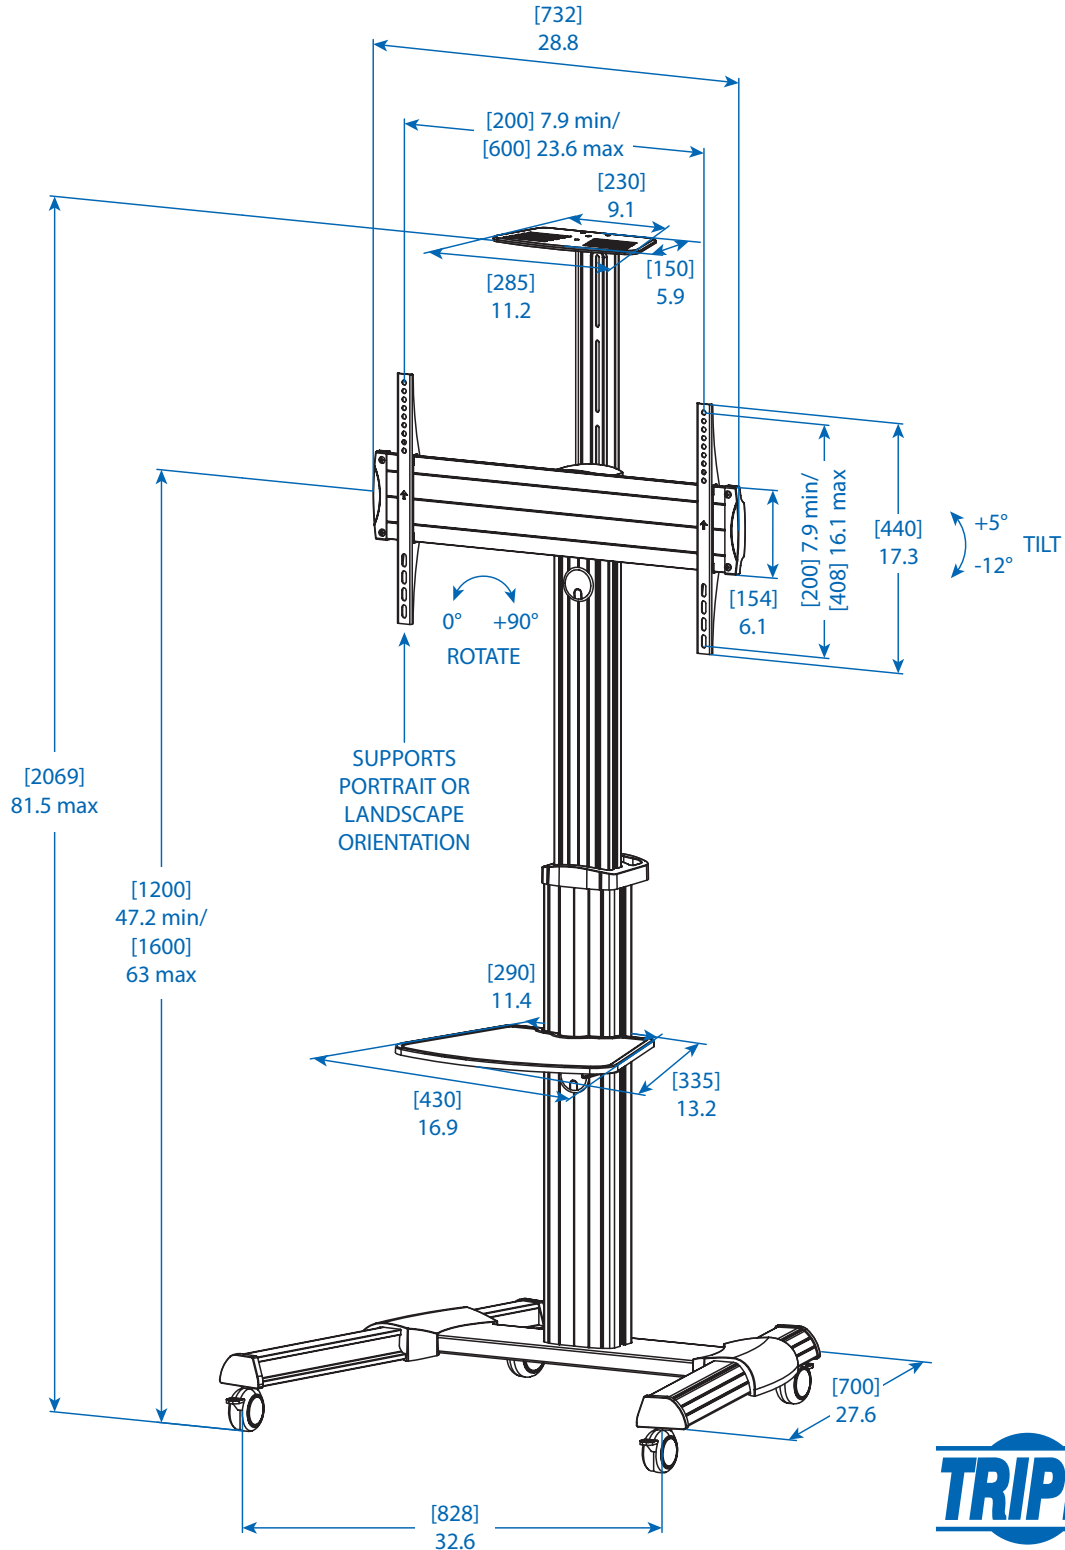

MODEL:

# DMCS3270XP

Dimensions: [mm] INCHES

Tripp Lite has a policy of continuous improvement. Specifications are subject to change without notice.

1111 W. 35th Street  
Chicago, IL 60609 USA  
773.869.1234  
www.tripplite.com