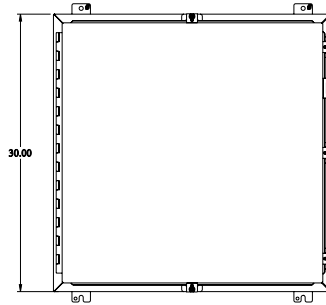

PART No. 1418N4KK8

for more information visit
www.hammfg.com

Data subject to change without notice

Isometric drawing Not to Scale

ISOMETRIC VIEW

TOP VIEW

INNER PANEL

BACK VIEW

SIDE VIEW

FRONT VIEW

SIDE VIEW

BOTTOM VIEW