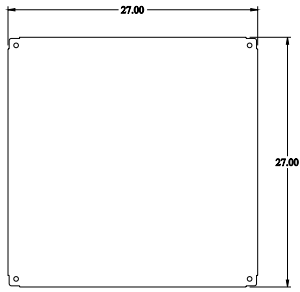

PART No. 1418N4KK8

for more information visit
www.hammfg.com

Data subject to change without notice

Isometric drawing Not to Scale

ISOMETRIC VIEW

TOP VIEW

INNER PANEL

BACK VIEW

SIDE VIEW

FRONT VIEW

SIDE VIEW

BOTTOM VIEW