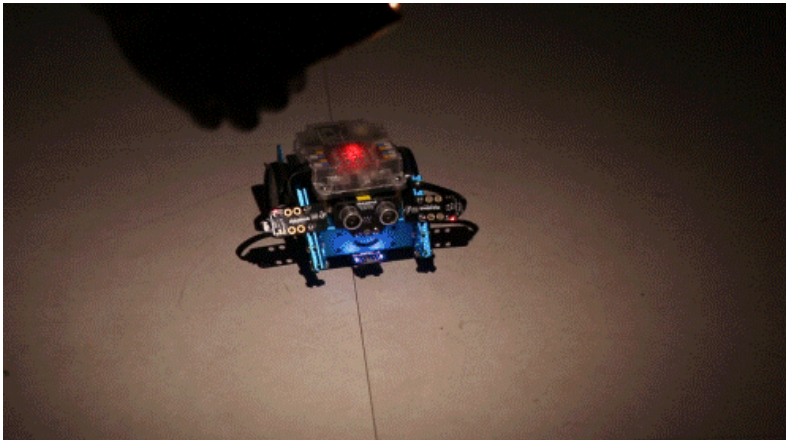

The first stop : Light chasing robot

We feel the light with our eyes.

Do you know that mBot also has eyes?

Where there is light, there is it.