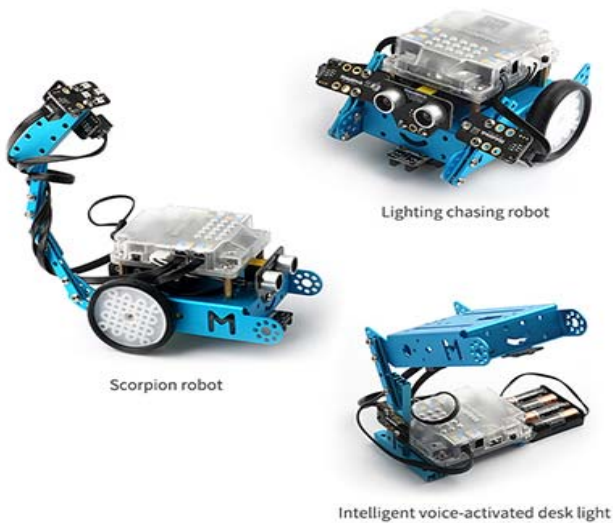

# mBot Add-on Pack Interactive Light & Sound

SKU 114090003

It is a 3-in-1 pack based on mBot. You can construct "lighting chasing robot", "Scorpion robot" and "Intelligent voice-activated desk light " with mBot and the components in this pack. Each one has infinite possibility.

## mBot Add-on Pack Interactive Light & Sound

mBot Add-on Pack Interactive Light & Sound is a 3-in-1 pack based on mBot. You can construct "lighting chasing robot", "Scorpion robot" and "Intelligent voice-activated desk light " with mBot and the components in this pack. Each one has infinite possibility.

## **The second stop : Scorpion robot**

Clap your hands to stimulate its recognition to sound,

And recognize the color to enhance reaction capability.

Enjoy the integration of light and sound on mBot.