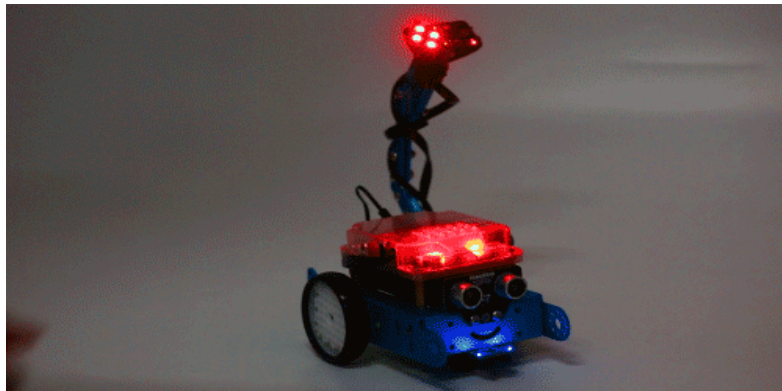

## mBot Add-on Pack Interactive Light & Sound

mBot Add-on Pack Interactive Light & Sound is a 3-in-1 pack based on mBot. You can construct "lighting chasing robot", "Scorpion robot" and "Intelligent voice-activated desk light " with mBot and the components in this pack. Each one has infinite possibility.

## **The first stop : Light chasing robot**

We feel the light with our eyes.

Do you know that mBot also has eyes?

Where there is light, there is it.

## **The second stop : Scorpion robot**

Clap your hands to stimulate its recognition to sound,

And recognize the color to enhance reaction capability.

Enjoy the integration of light and sound on mBot.