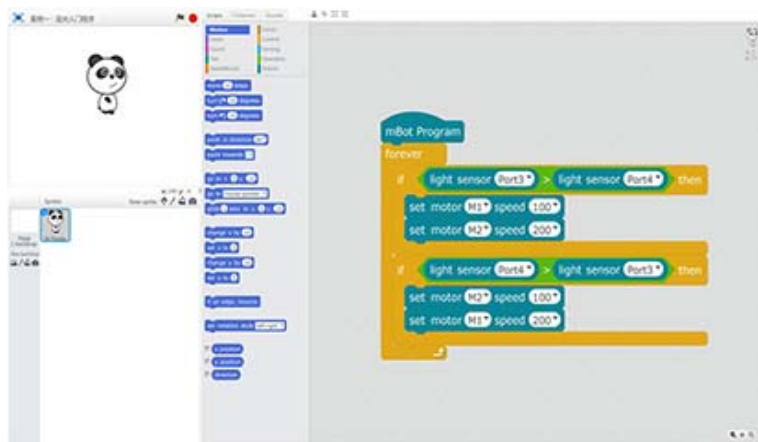

Graphical Programming

When add-on pack meets graphical programming...

Vitalize your mBot through programming, just like building blocks!