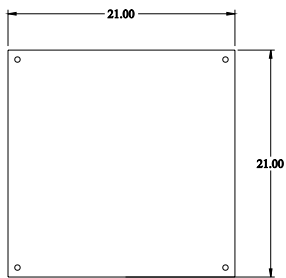

PART No. 1418N4J8

for more information visit
www.hammfg.com

Data subject to change without notice

Isometric drawing Not to Scale

ISOMETRIC VIEW

TOP VIEW

INNER PANEL

BACK VIEW

SIDE VIEW

FRONT VIEW

SIDE VIEW

BOTTOM VIEW