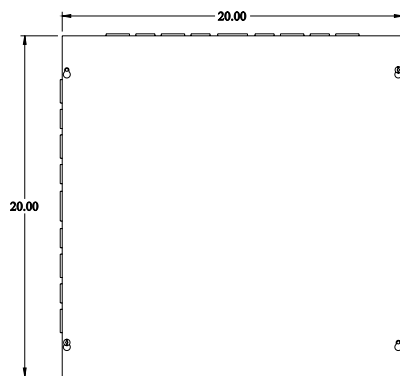

PART No. CSKO202010

for more information visit
www.hammfg.com

Data subject to change without notice

Isometric drawing Not to Scale

ISOMETRIC VIEW

TOP VIEW

SIDE VIEW

FRONT VIEW

SIDE VIEW

BOTTOM VIEW