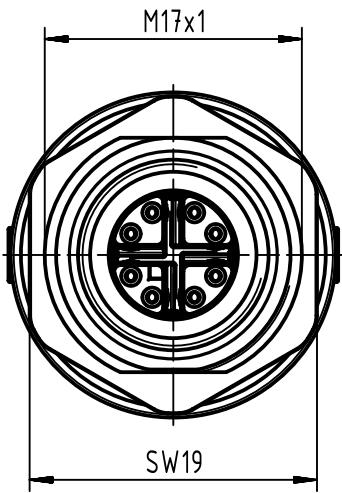

1 2 3 4 5 6

without flat seal and nut

schematic diagram

Panel cut out
(1:1)

(1:1)

	All Dimensions in mm Original Size DIN A4	Scale	Free size tol.		Ref.
		2:1			Sub.
All rights reserved Department EC PD - RO	Created by	Inspected by	Standardisation	Date	State
	STOICA	AVRAM	HOFFMANN	2015-11-25	Final Release
Title M12 har-speed gender changer				Doc-Key / ECM-Nr. 100516695/UGD/014/E 500000095942	
HARTING Electronics GmbH D-32339 Espelkamp		Type	Number	Rev.	Page
		TB	21033816815	E	1/1