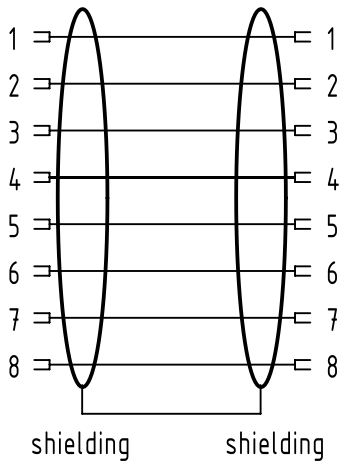

1 2 3 4 5 6

without flat seal and nut

schematic diagram

Panel cut out
(1:1)

(1:1)

	All Dimensions in mm Original Size DIN A4	Scale	Free size tol.		Ref.
		2:1			Sub.
All rights reserved Department EC PD - RO	Created by	Inspected by	Standardisation	Date	State
	STOICA	AVRAM	HOFFMANN	2015-11-25	Final Release
Title M12 har-speed gender changer				Doc-Key / ECM-Nr. 100516695/UGD/014/E 500000095942	
HARTING Electronics GmbH D-32339 Espelkamp		Type	Number	Rev.	Page
		TB	21033816815	E	1/1