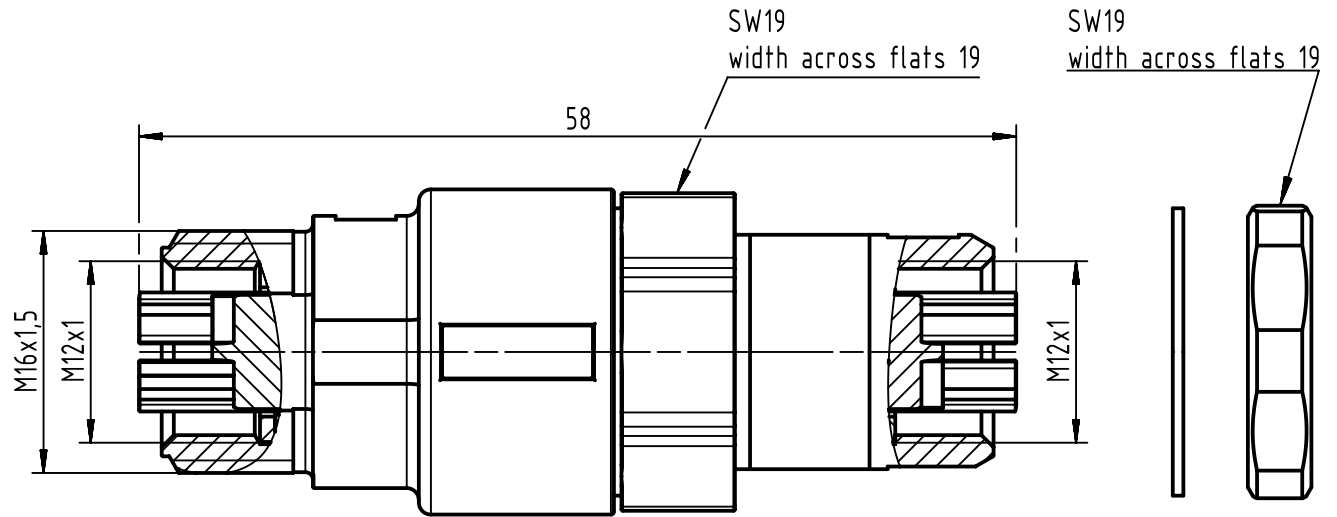

1 2 3 4 5 6

without flat seal and nut

schematic diagram

Panel cut out
(1:1)

(1:1)

	All Dimensions in mm Original Size DIN A4	Scale	Free size tol.		Ref.
		2:1			Sub.
All rights reserved Department EC PD - RO	Created by	Inspected by	Standardisation	Date	State
	STOICA	AVRAM	HOFFMANN	2015-11-25	Final Release
Title M12 har-speed gender changer				Doc-Key / ECM-Nr. 100516695/UGD/014/E 500000095942	
HARTING Electronics GmbH D-32339 Espelkamp		Type	Number	Rev.	Page
		TB	21033816815	E	1/1