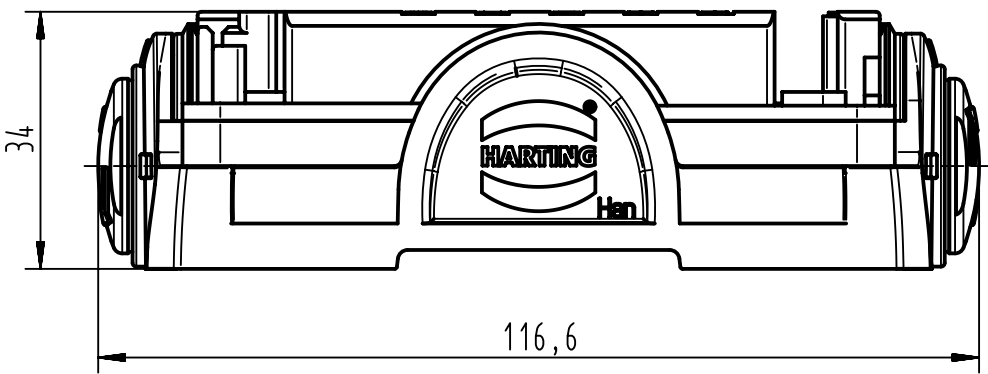

1 2 3 4 5 6

A

B

C

D

 All Dimensions in mm Original Size DIN A4	Scale 1:1		Free size tol.		Ref.	
	Created by HOLLERT		Inspected by GARSKE	Standardisation SCHMIDTM	Date 2013-02-08	State Final Release
 All rights reserved Department EL PD - DE	Title Han-Yellock 60-carrier hood				Doc-Key / ECM-Nr. 100186202/UGD/005/B	
	HARTING Electric GmbH & Co. KG D-32339 Espelkamp		Type TB	Number 11 12 600 0110		Rev. B