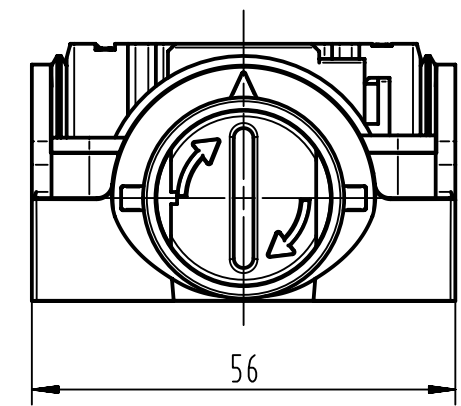

1 2 3 4 5 6

A

B

C

D

 All Dimensions in mm Original Size DIN A4	Scale 1:1		Free size tol.		Ref.	
	Created by HOLLERT		Inspected by GARSKE	Standardisation SCHMIDTM	Date 2013-02-08	State Final Release
 All rights reserved Department EL PD - DE	Title Han-Yellock 60-carrier hood				Doc-Key / ECM-Nr. 100186202/UGD/005/B	
	HARTING Electric GmbH & Co. KG D-32339 Espelkamp		Type TB	Number 11 12 600 0110		Rev. B