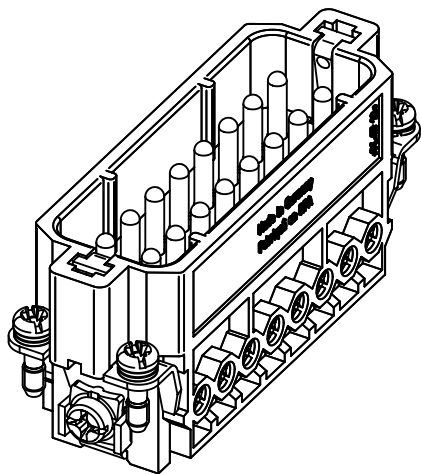

1 2 3 4 5 6

A

B

C

D

panel cut out

M3x10

	All Dimensions in mm Original Size DIN A4	Scale 1:1			Free size tol.		Ref.
							Sub.
	All rights reserved Department EL PD - DE	Created by RULLKOETTER	Inspected by MOOR	Standardisation SCHMIDTM	Date 2014-02-10	State Final Release	
		Title Han A 16 Pos. M Insert Screw 17-32					Doc-Key / ECM-Nr. 100567370/UGD/007/A 500000071241
HARTING Electric GmbH & Co. KG D-32339 Espelkamp		Type TB	Number 09 20 016 2613			Rev. A	Page 1/1