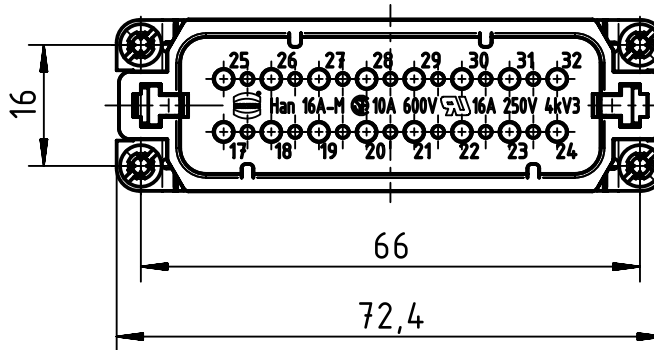

1 2 3 4 5 6

A

B

C

D

panel cut out

M3x10

	All Dimensions in mm Original Size DIN A4	Scale 1:1			Free size tol.		Ref.
							Sub.
	All rights reserved Department EL PD - DE	Created by RULLKOETTER	Inspected by MOOR	Standardisation SCHMIDTM	Date 2014-02-10	State Final Release	
		Title Han A 16 Pos. M Insert Screw 17-32					Doc-Key / ECM-Nr. 100567370/UGD/007/A 500000071241
HARTING Electric GmbH & Co. KG D-32339 Espelkamp		Type TB	Number 09 20 016 2613			Rev. A	Page 1/1