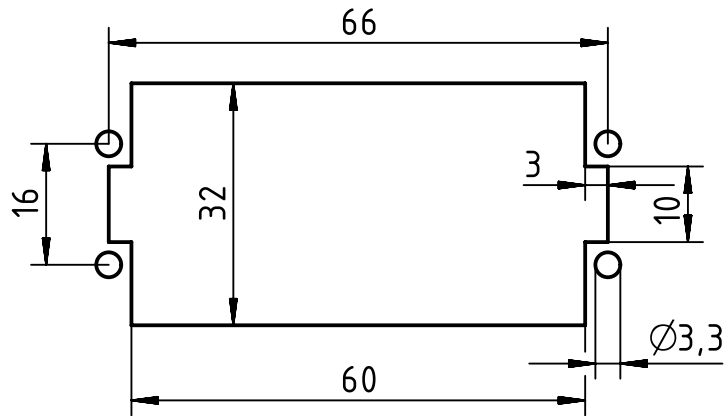

1 2 3 4 5 6

A

B

C

D

panel cut out

M3x10

	All Dimensions in mm Original Size DIN A4	Scale 1:1			Free size tol.		Ref.
							Sub.
	All rights reserved Department EL PD - DE	Created by RULLKOETTER	Inspected by MOOR	Standardisation SCHMIDTM	Date 2014-02-10	State Final Release	
		Title Han A 16 Pos. M Insert Screw 17-32					Doc-Key / ECM-Nr. 100567370/UGD/007/A 500000071241
HARTING Electric GmbH & Co. KG D-32339 Espelkamp		Type TB	Number 09 20 016 2613			Rev. A	Page 1/1