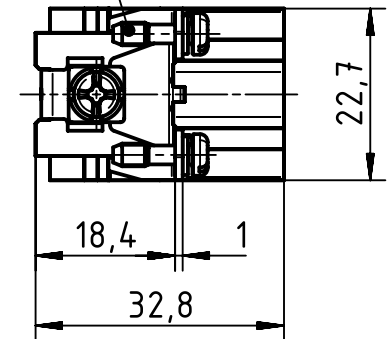

1 2 3 4 5 6

A

B

C

D

panel cut out

M3x10

	All Dimensions in mm Original Size DIN A4	Scale 1:1			Free size tol.		Ref.
							Sub.
	All rights reserved Department EL PD - DE	Created by RULLKOETTER	Inspected by MOOR	Standardisation SCHMIDTM	Date 2014-02-10	State Final Release	
		Title Han A 16 Pos. M Insert Screw 17-32					Doc-Key / ECM-Nr. 100567370/UGD/007/A 500000071241
HARTING Electric GmbH & Co. KG D-32339 Espelkamp		Type TB	Number 09 20 016 2613			Rev. A	Page 1/1