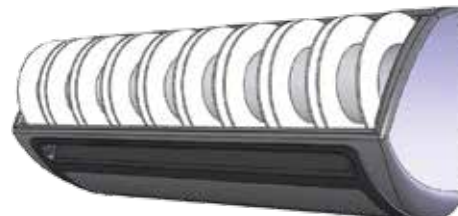

For By-The-Foot Sales and Easy Access

Display Rack - DSN0.00BK

The display rack can be installed on:

*Slot Wall

*Grid Wall

Counter

Wall

*Mounting hardware included.

Spool and product management is now simpler and more efficient than ever. Our new display/dispenser rack allows easy control of sleeving inventories and provides a controlled system of neatly dispensing directly from the spools. The rack is constructed from tough ABS plastic, with plenty of room for a wide range of products. The spools simply drop into the preformed slots and turn freely for dispensing. Full visibility and access ensures easy management of remaining inventory and simple drop-in replacement of empty spools.

The display rack holds up to 6 shop spools.

Space saving, easy access design

Engineered for easy and secure wall mounting

1-973-300-9242
www.techflex.com