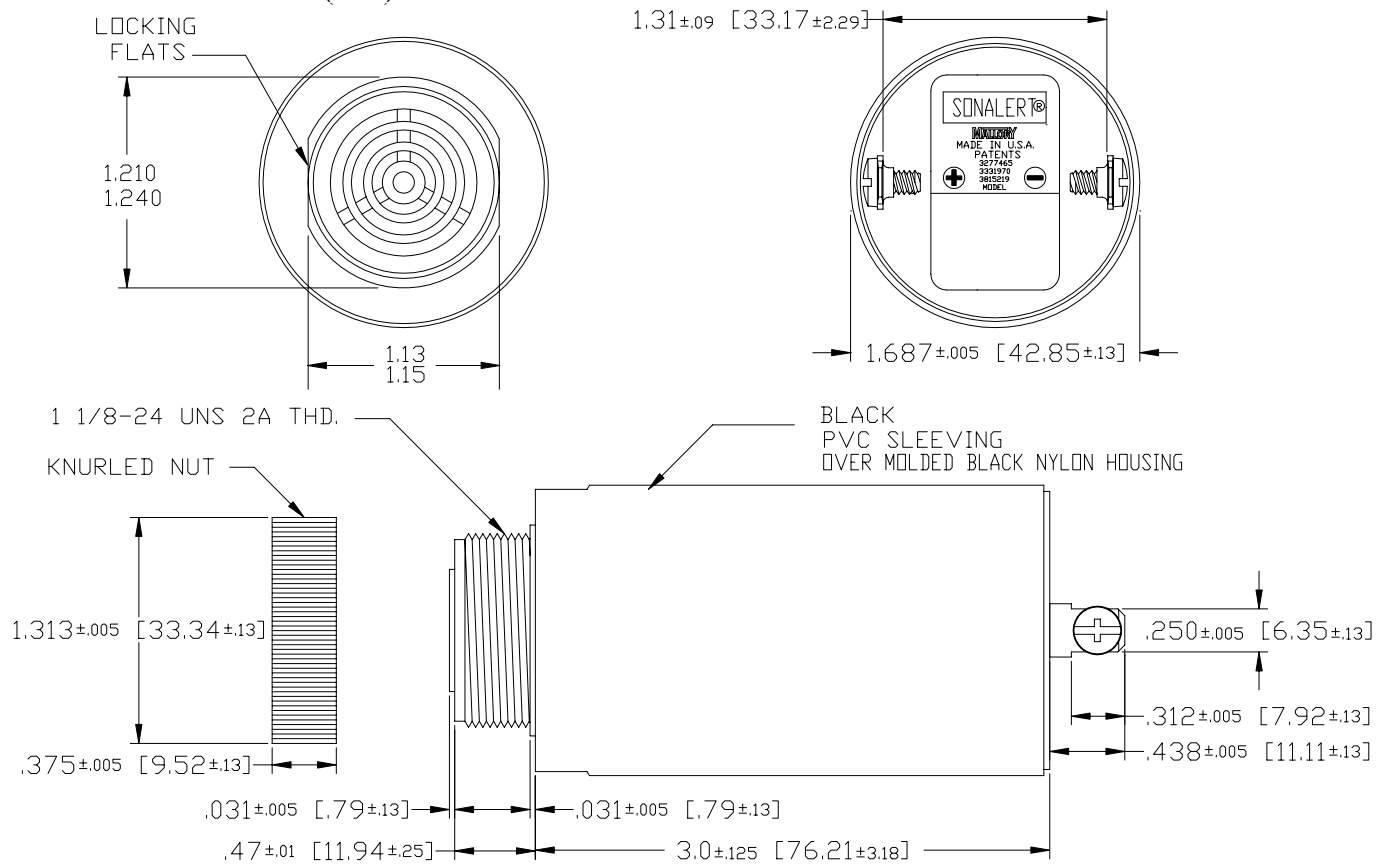

**Specifications:**

Sound level Category	Loud Sound Level
Mode of Operation	CUCKOO (Repeats approximately every 1.5 seconds)
Mounting	Panel (see note B)
Voltage Rating	110/120 VAC
Frequency	800 & 1200 Hz
Loudness	80 dB(A) min. @ 2 FT and 110 Vac
Current Draw	40 mA Max @ 110 Vac
Storage Temperature	-40°C to +85°C
Operating Temperature	-40°C to +85°C
Weight (Typical)	6.2 oz (175 g)
Housing	6/6 Nylon, Color Black, with black PVC Sleeving
Options	For other options contact factory

**Dimensions: Inches (mm)**

NOTE A: TERMINALS-.032 BRASS TIN PLATED, TAPPED FOR #6-32 SCREW. TWO #6-32 NICKEL PLATED BRASS SCREWS INCLUDED. WILL ACCEPT 1/4" QUICK CONNECT.

NOTE B: MOUNTING- REMOVE BLACK PLASTIC NUT AND INSERT THREADED FRONT THROUGH 1.25" HOLE PUNCHED IN PANEL, IF ORIENTATION IS NEEDED, NOTE LOCKING FLATS ON DRAWING. SCREW NUT BACK ON. DO NOT OVERTIGHTEN.